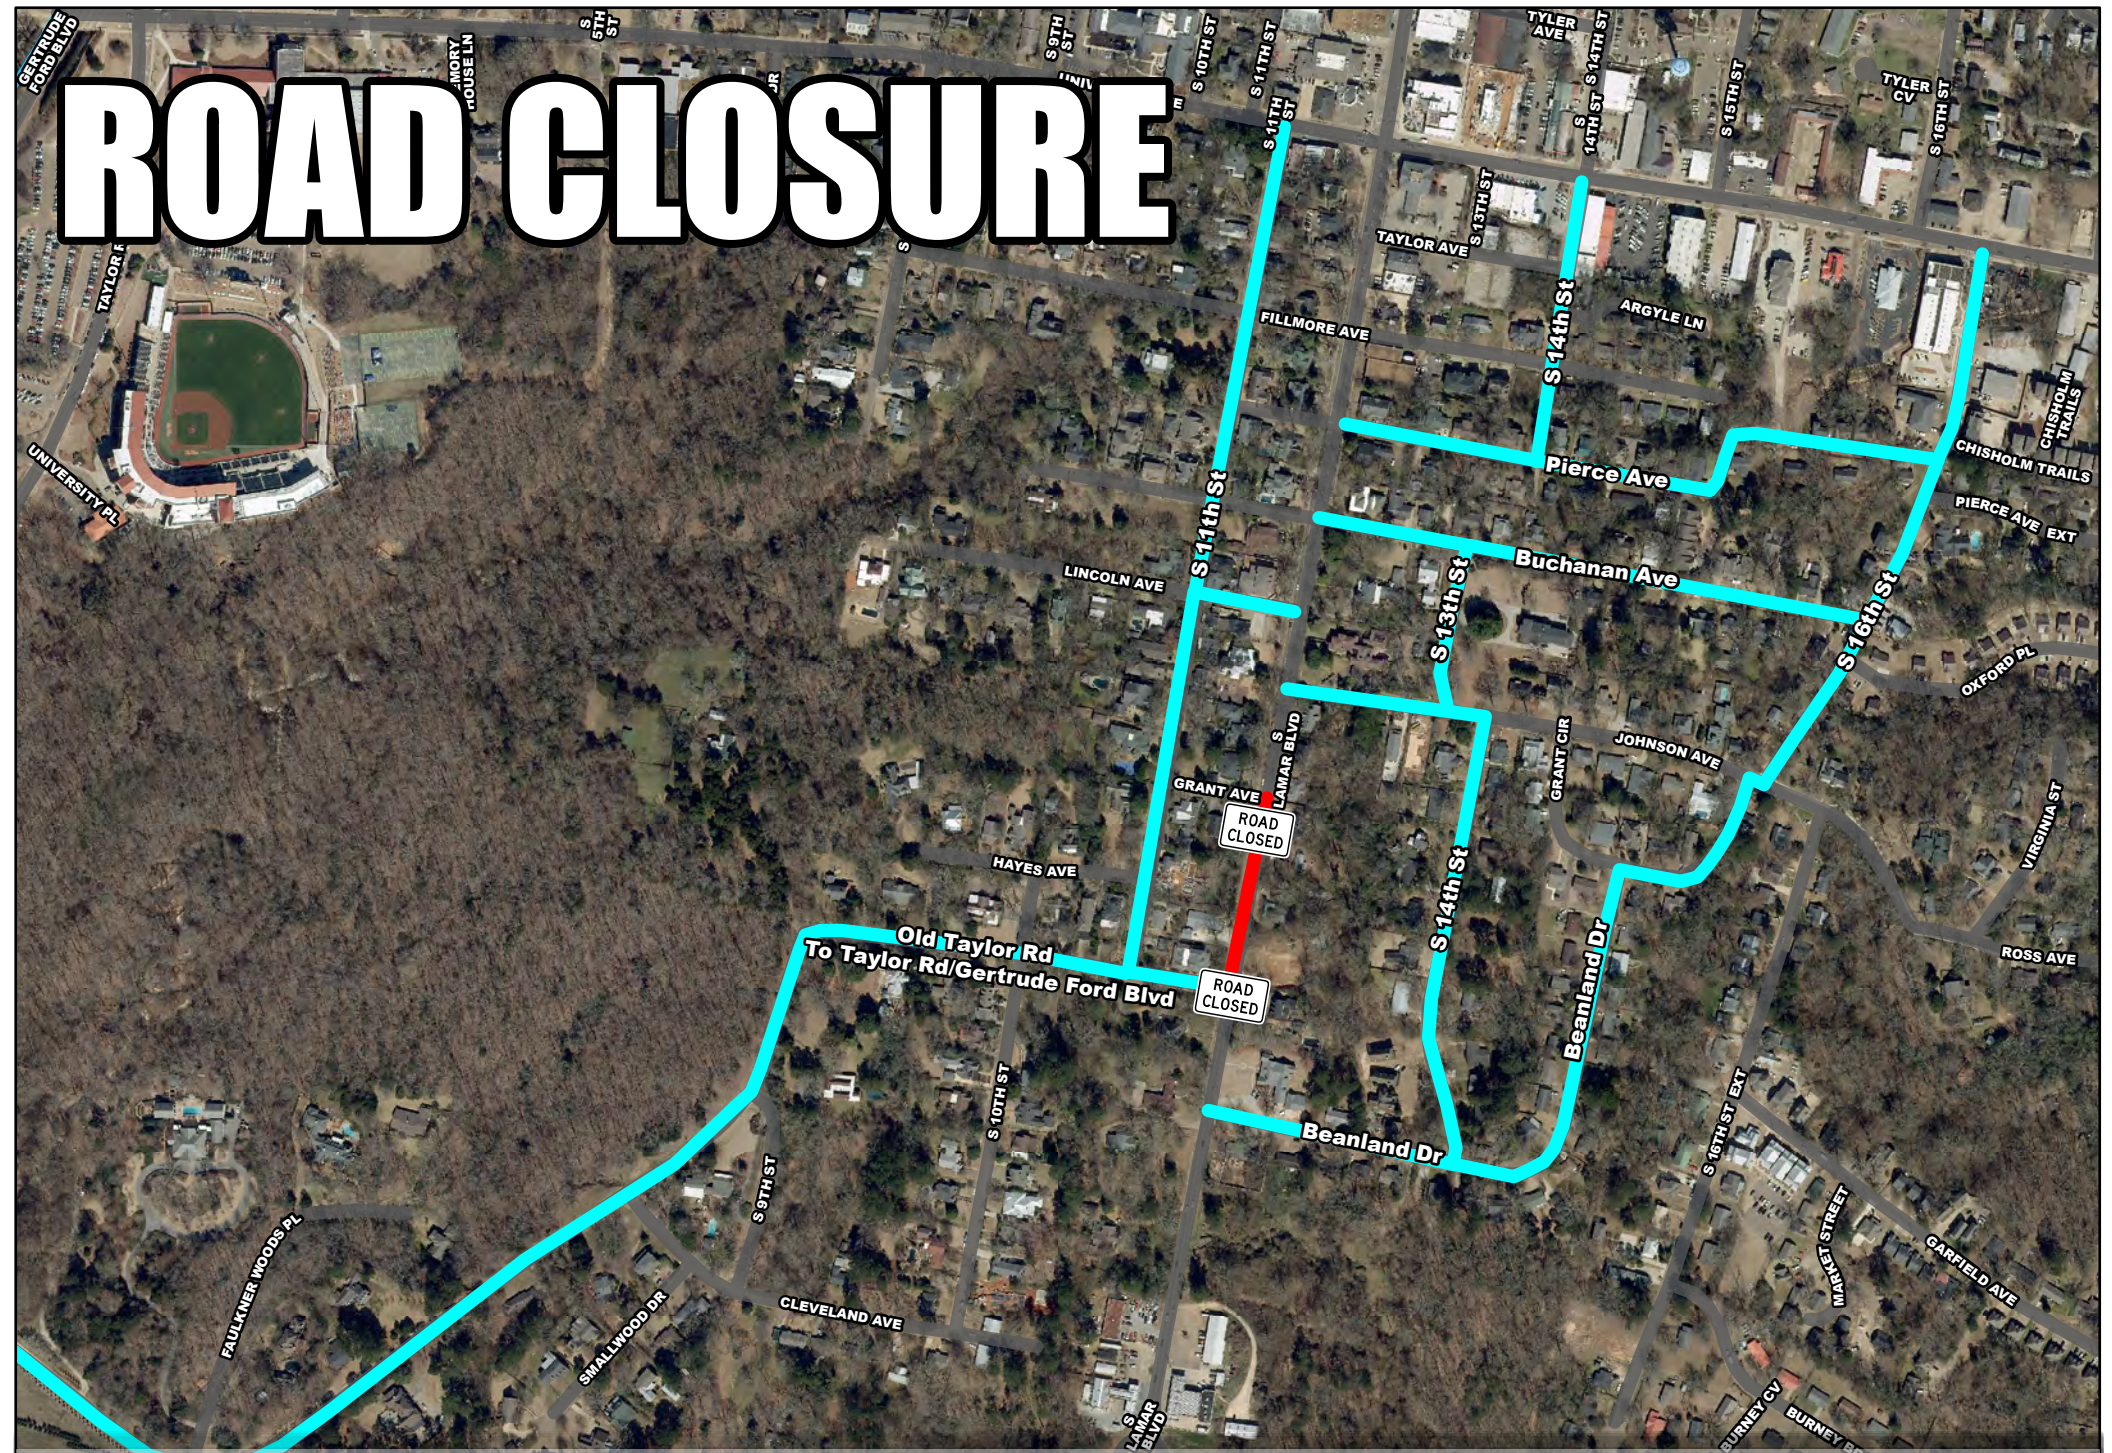

ROAD CLOSURE

S Lamar Blvd will be closed **Tuesday, May 11 from 6:30am - 5:00 PM from Grant Ave to Old Taylor Rd for tree removal.**

Please use alternate routes marked in **BLUE to avoid the area.**