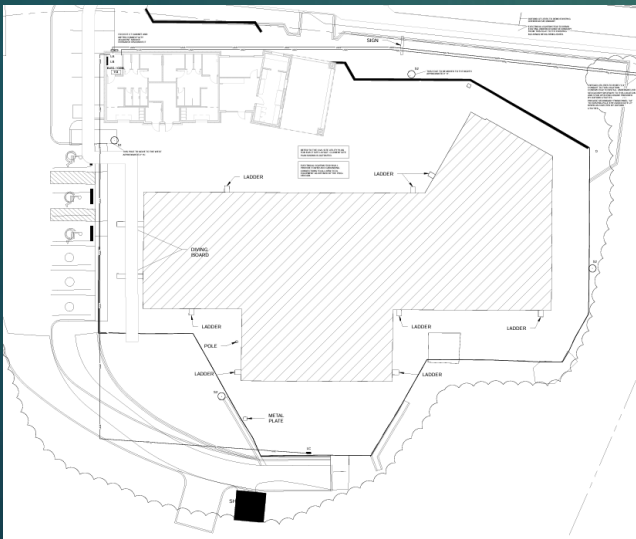

City Pool

- Current Amenities
- New City Pool 2025

- Repairs/Upgrades Needed
- N/A