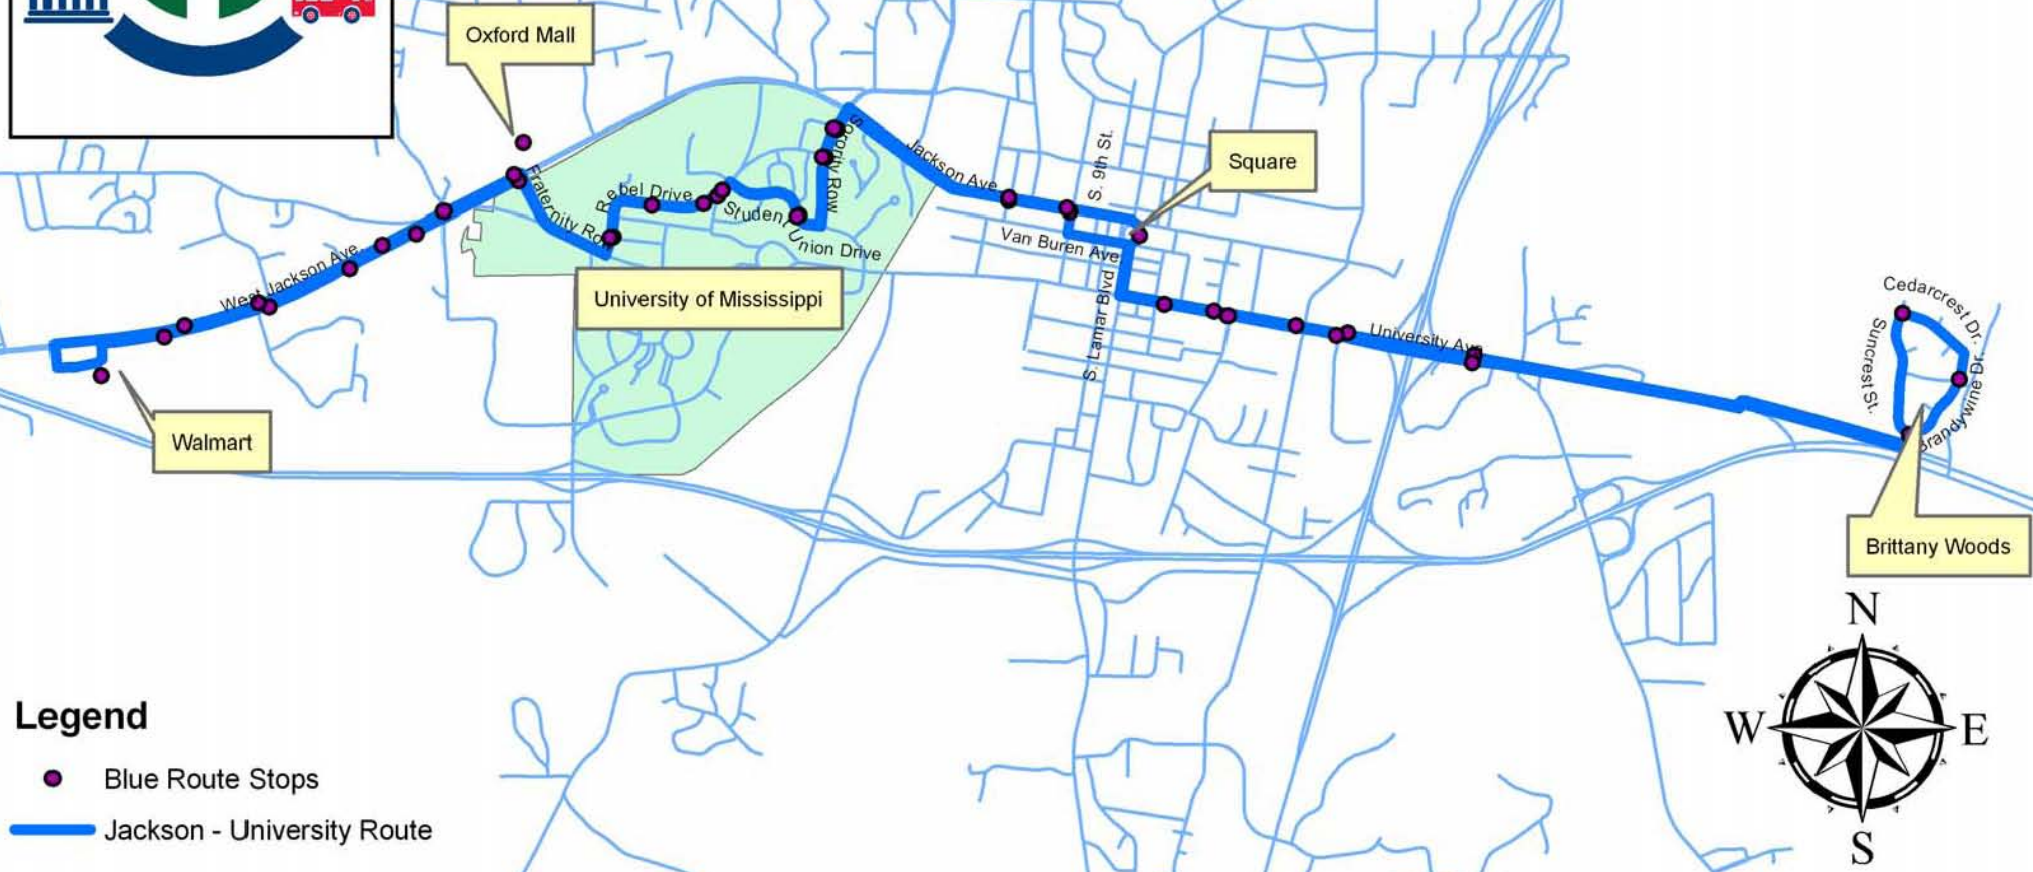

Oxford University Transit -Blue Route-

Legend

- Blue Route Stops
- Jackson - University Route