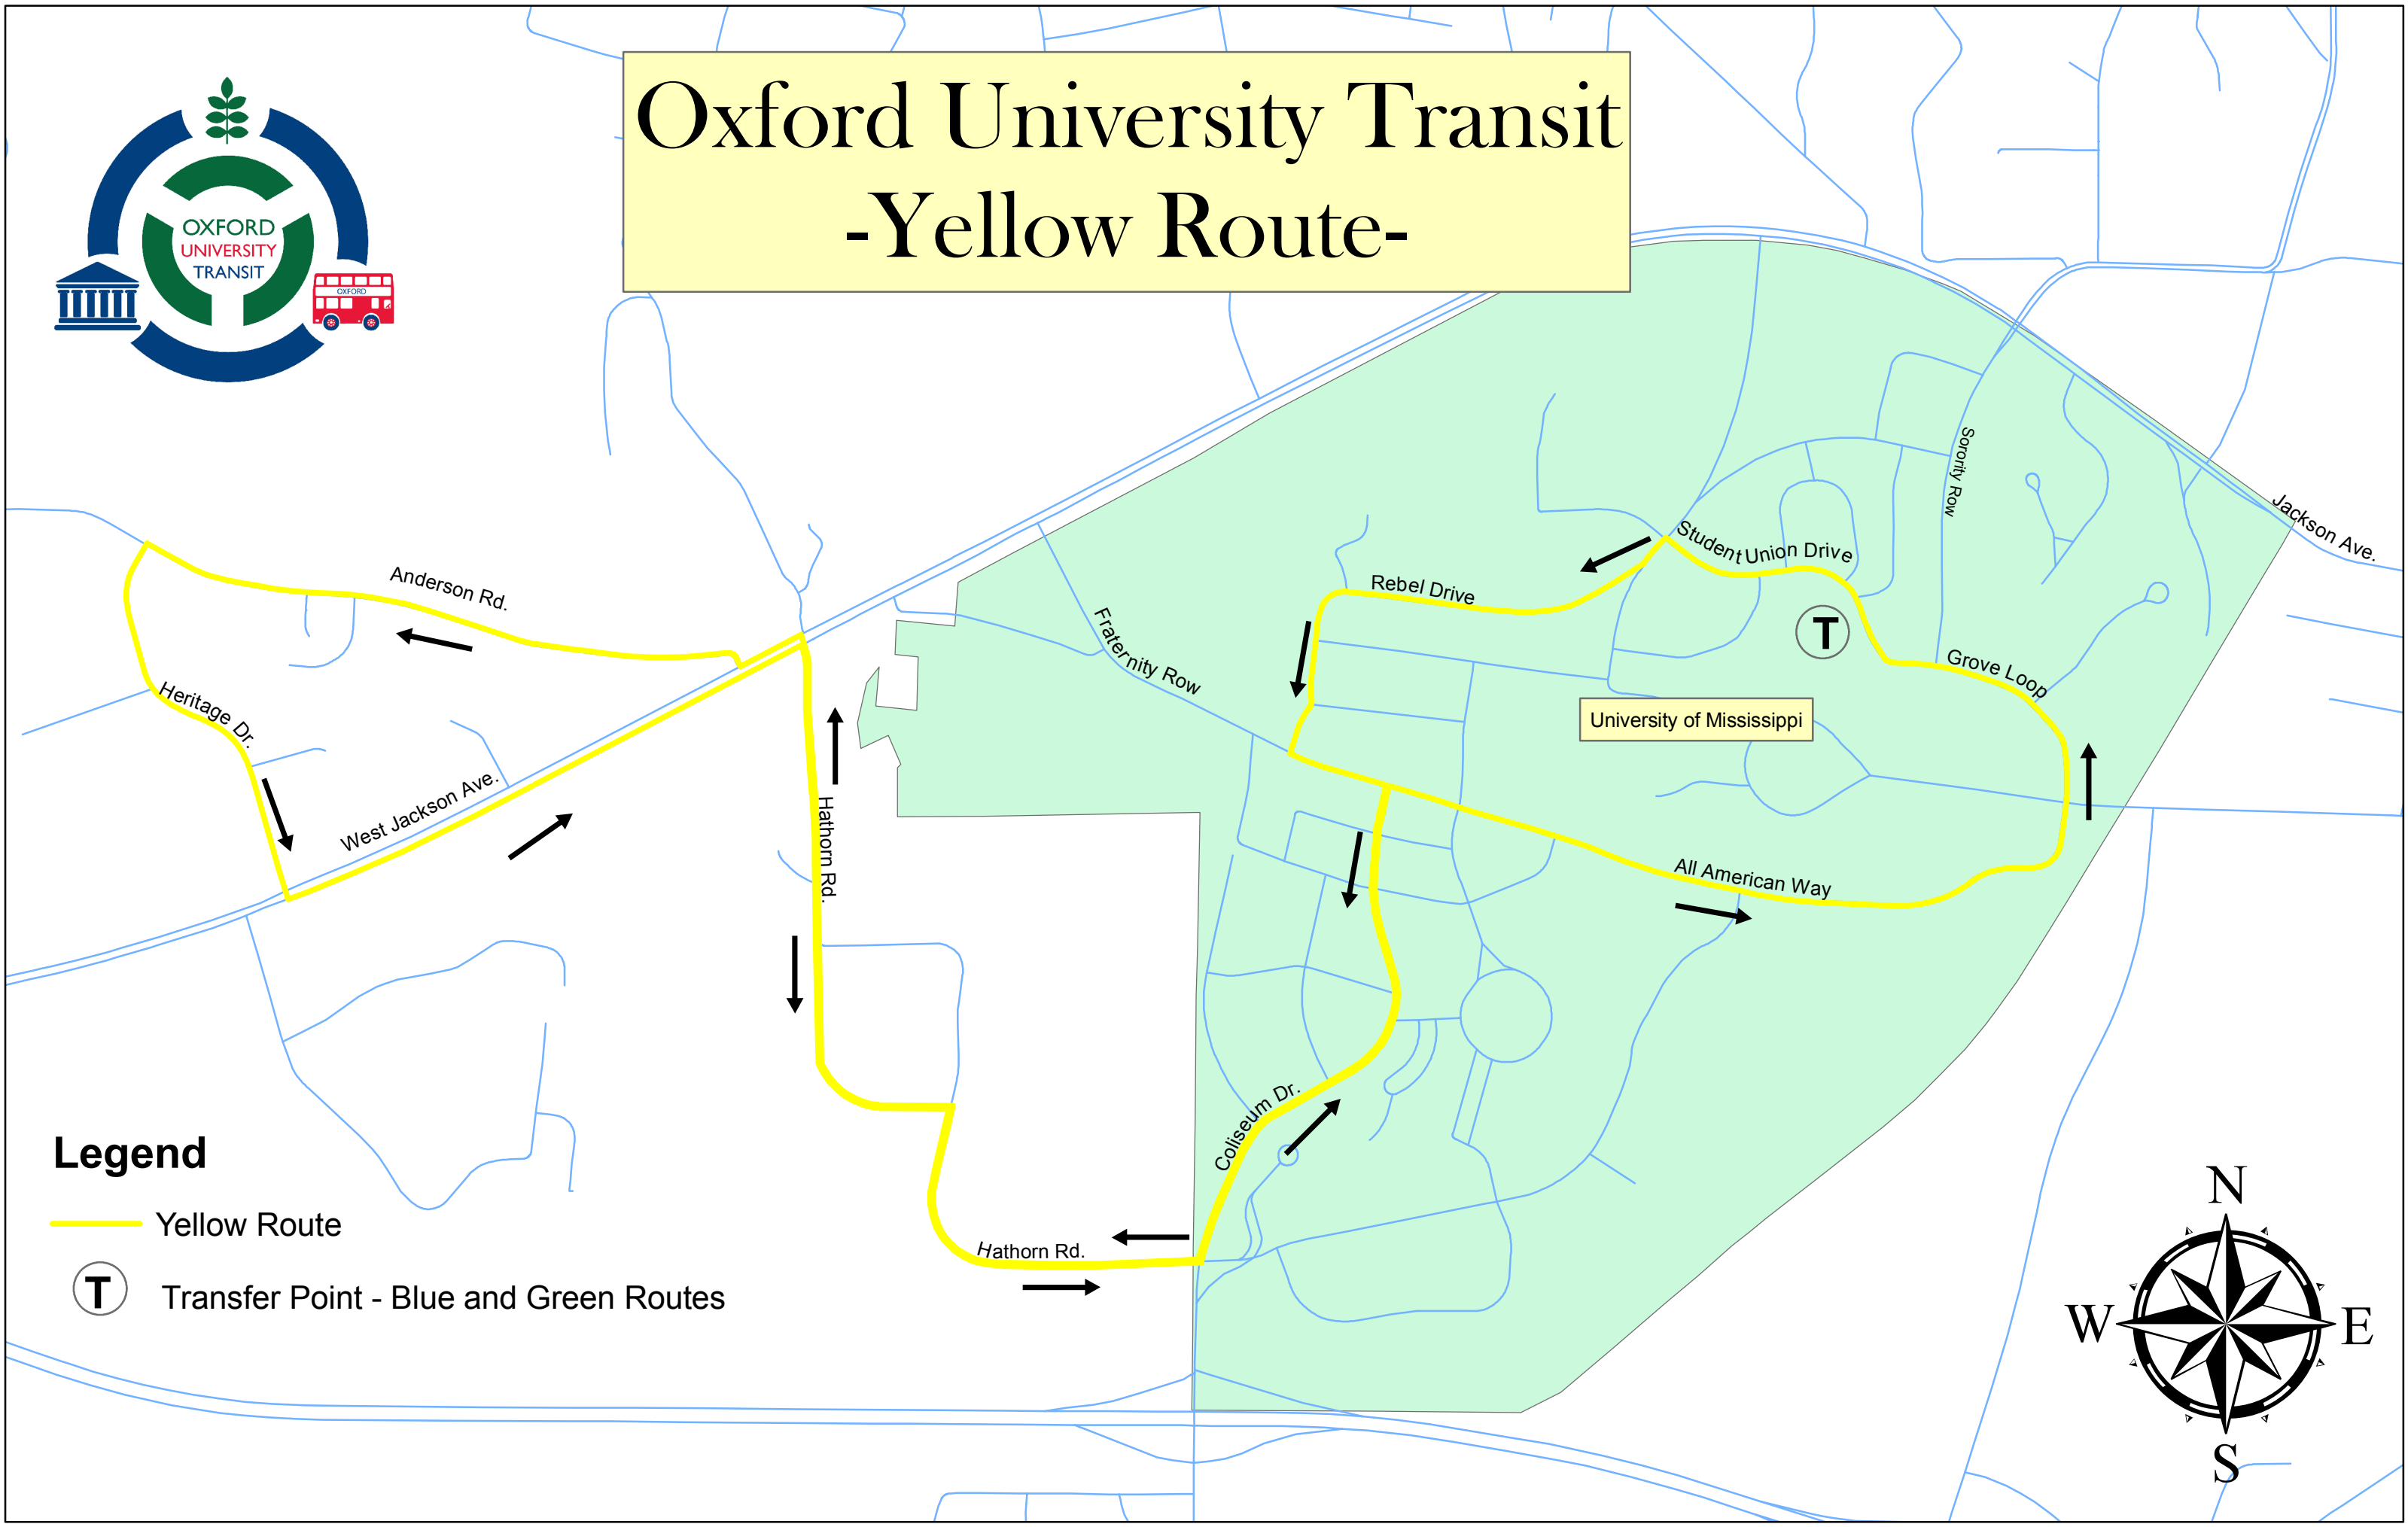

# Oxford University Transit -Yellow Route-

## Legend

 Yellow Route

 Transfer Point - Blue and Green Routes