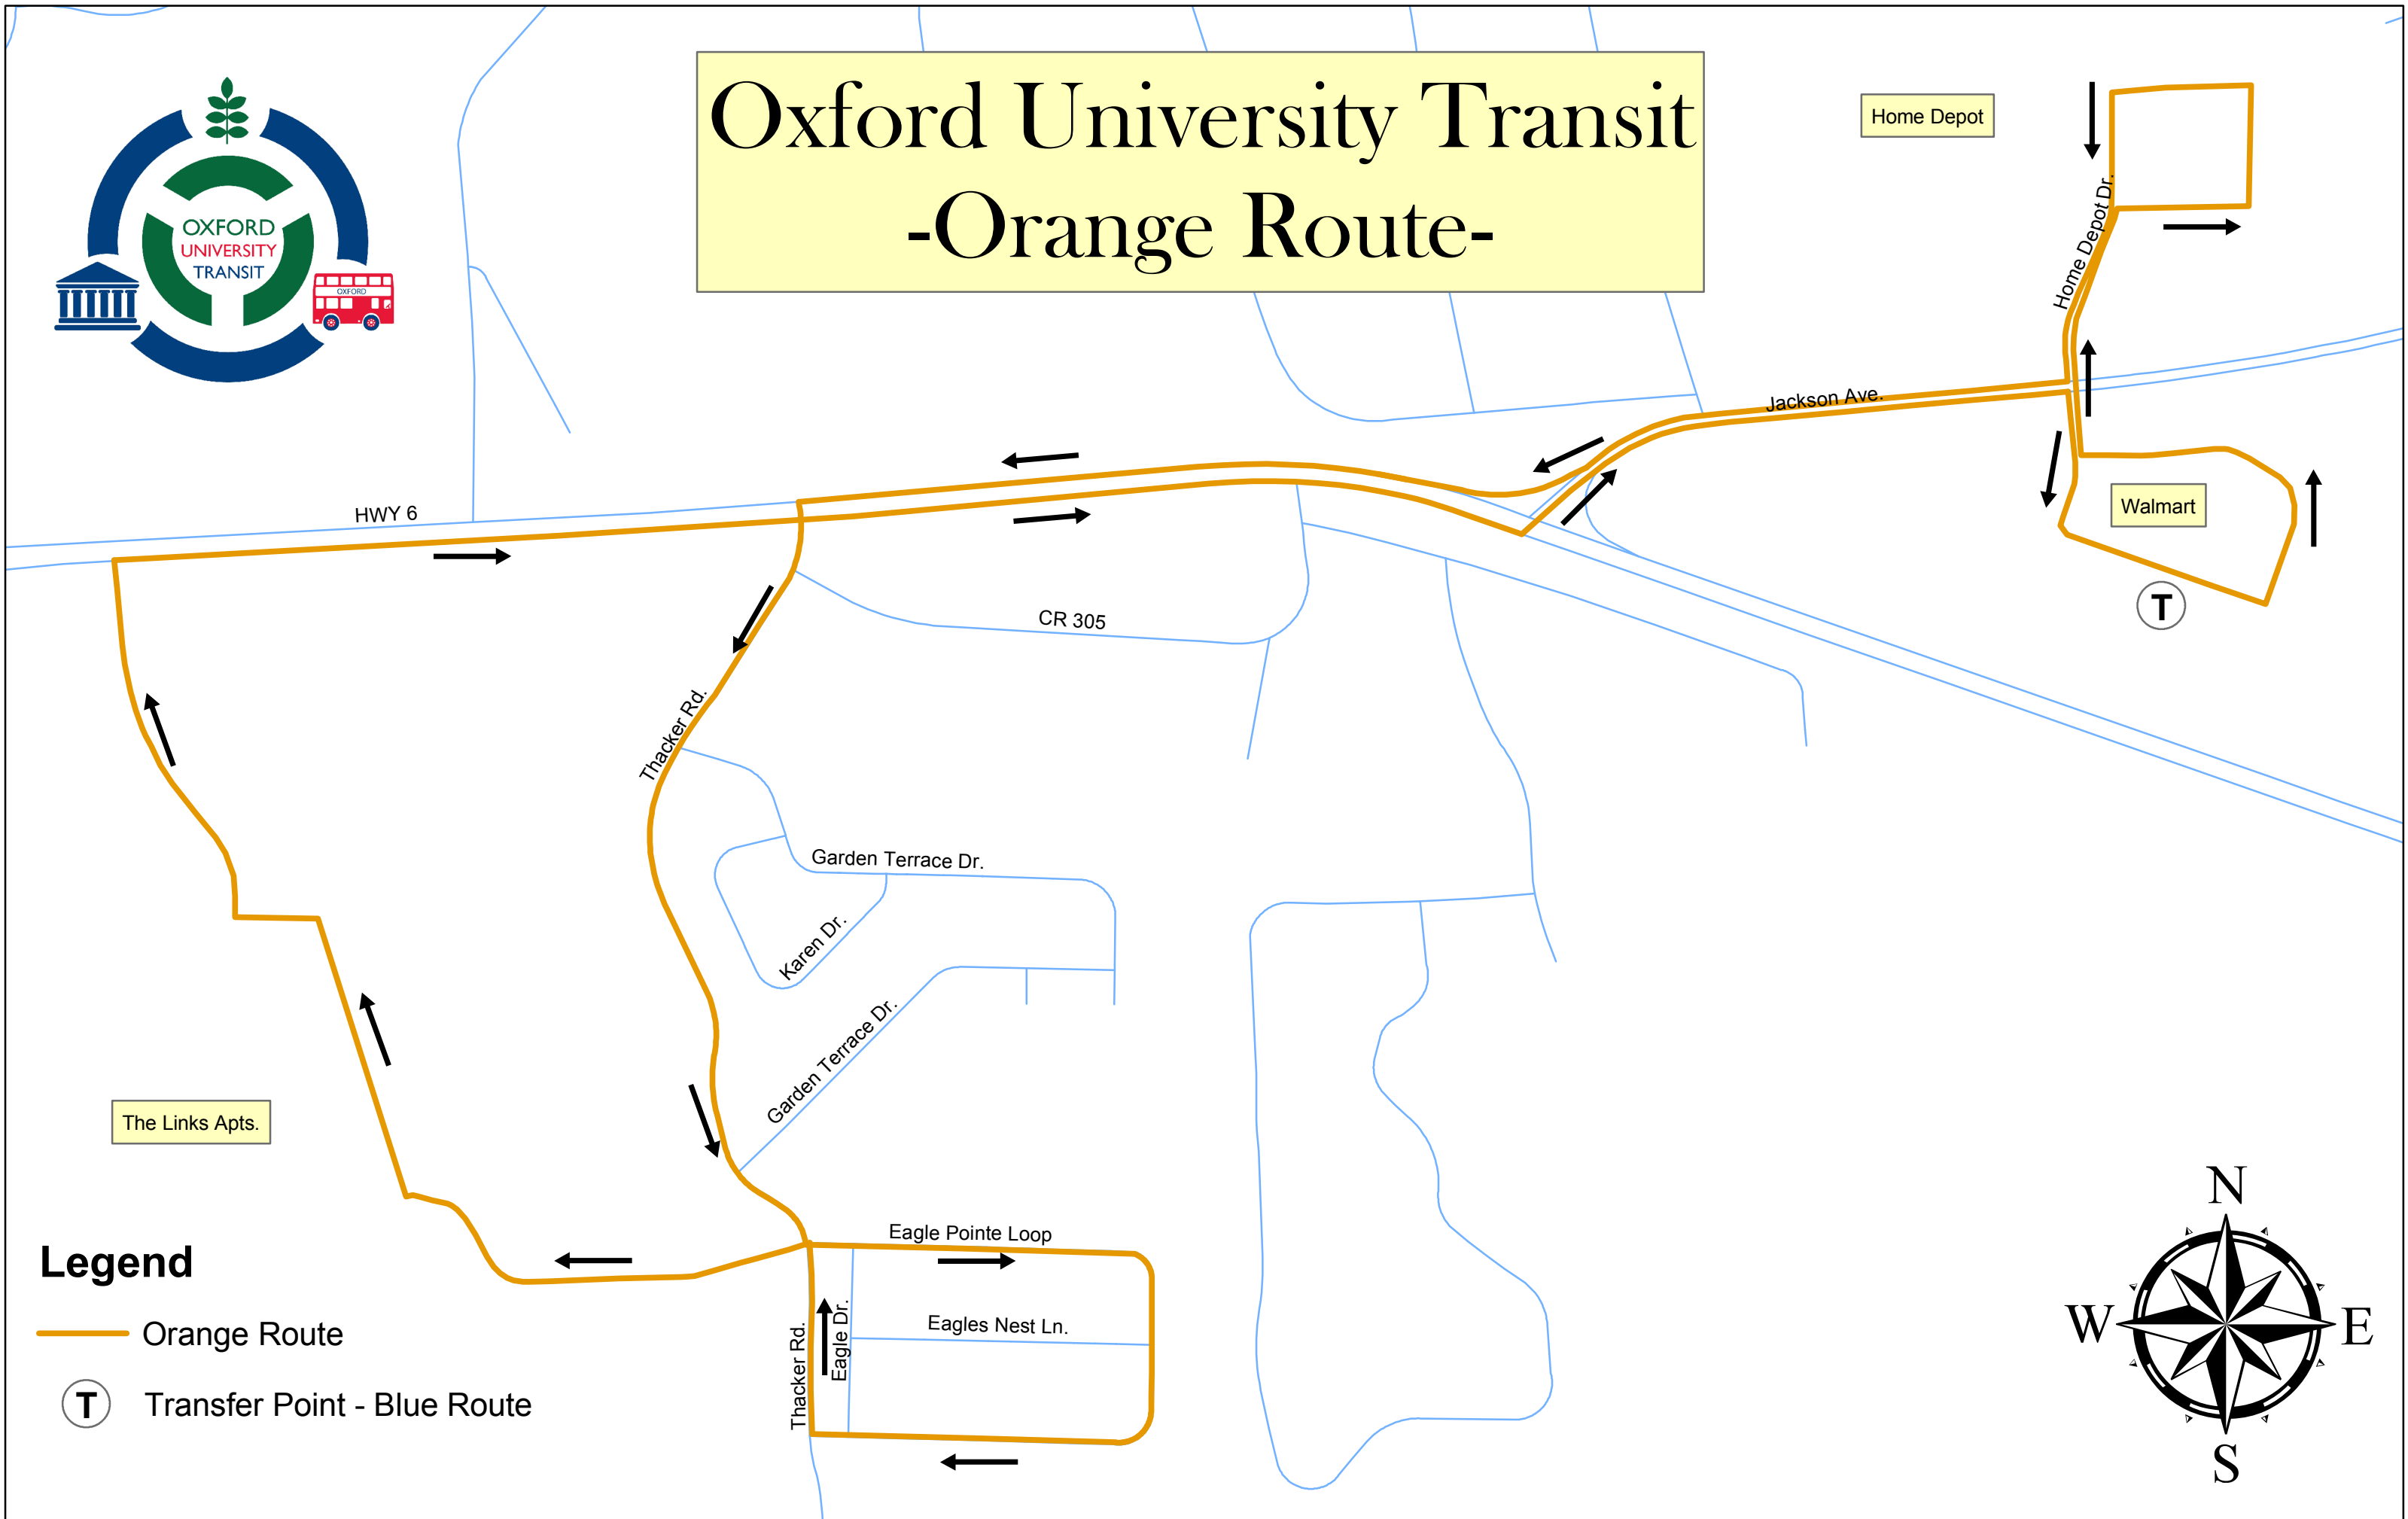

# Oxford University Transit -Orange Route-

The Links Apts.

Home Depot

Walmart

## Legend

Orange Route

T Transfer Point - Blue Route