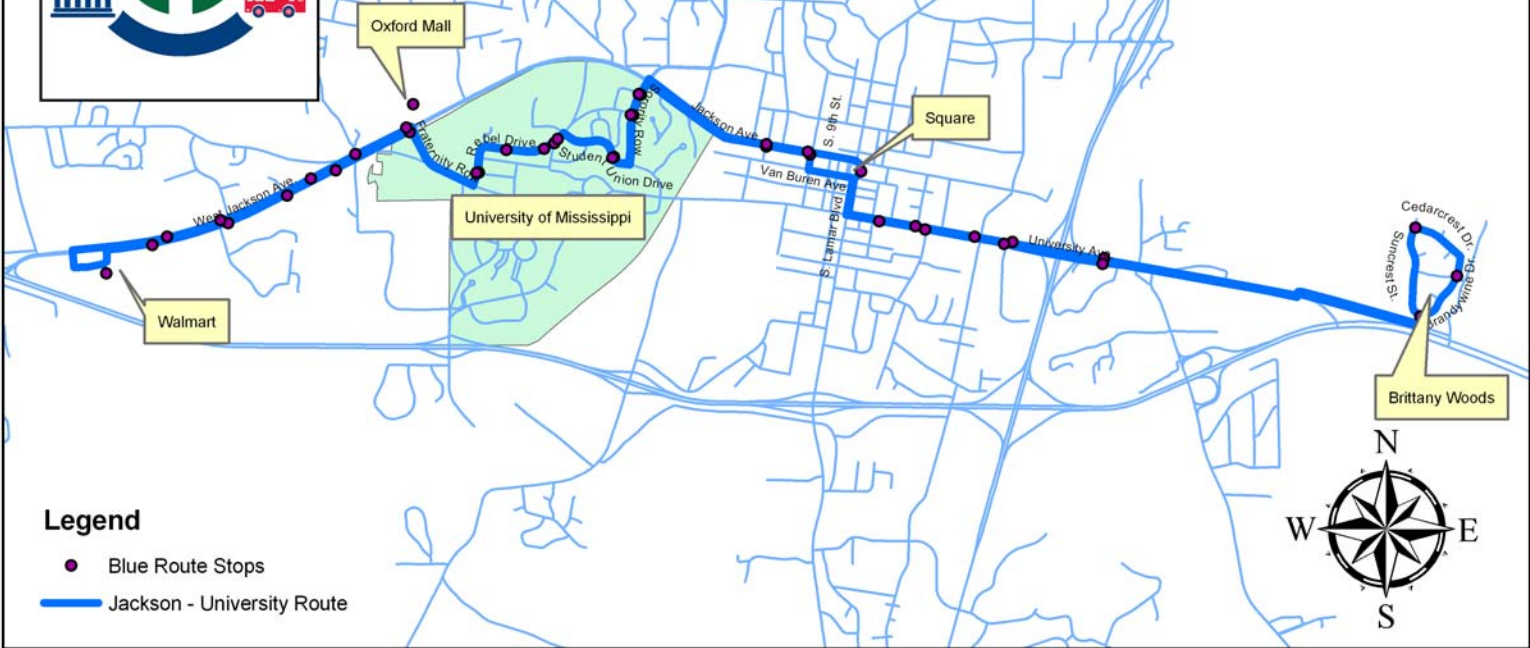

Oxford University Transit -Blue Route-

Legend

- Blue Route Stops
- Jackson - University Route