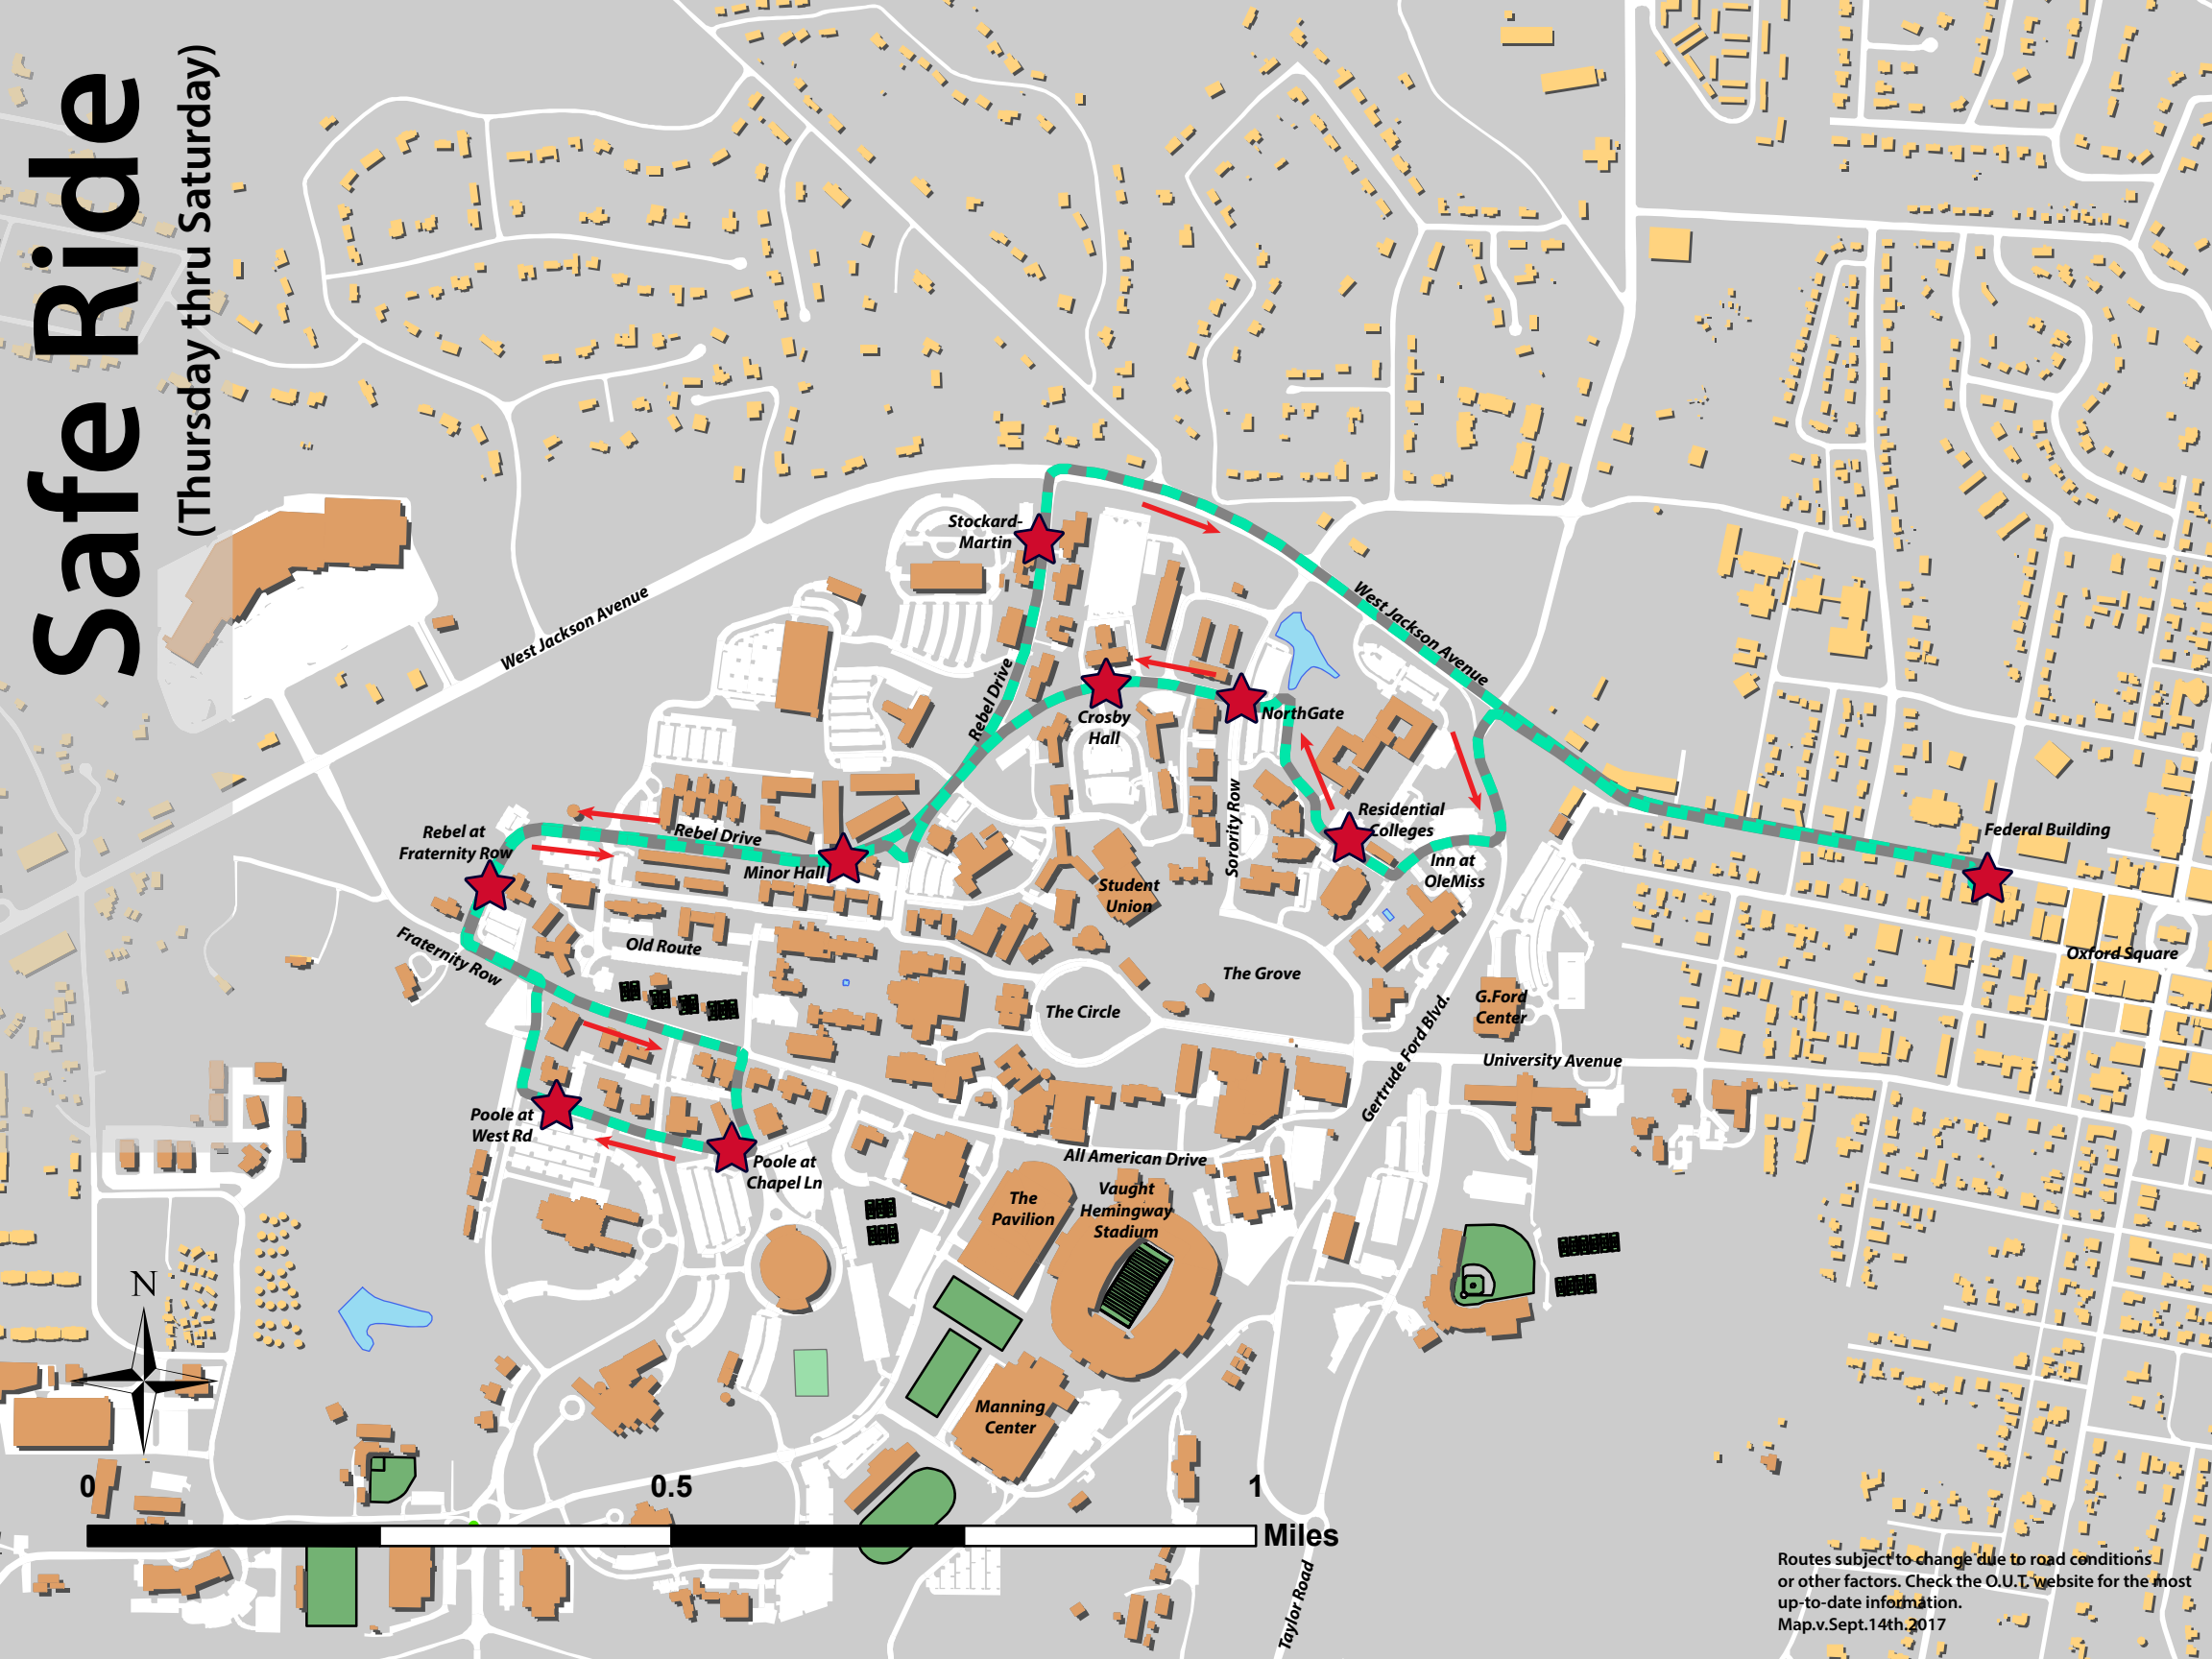

# Safe Ride

(Thursday thru Saturday)

Routes subject to change due to road conditions or other factors. Check the O.U.T. website for the most up-to-date information.  
Map v. Sept. 14th, 2017