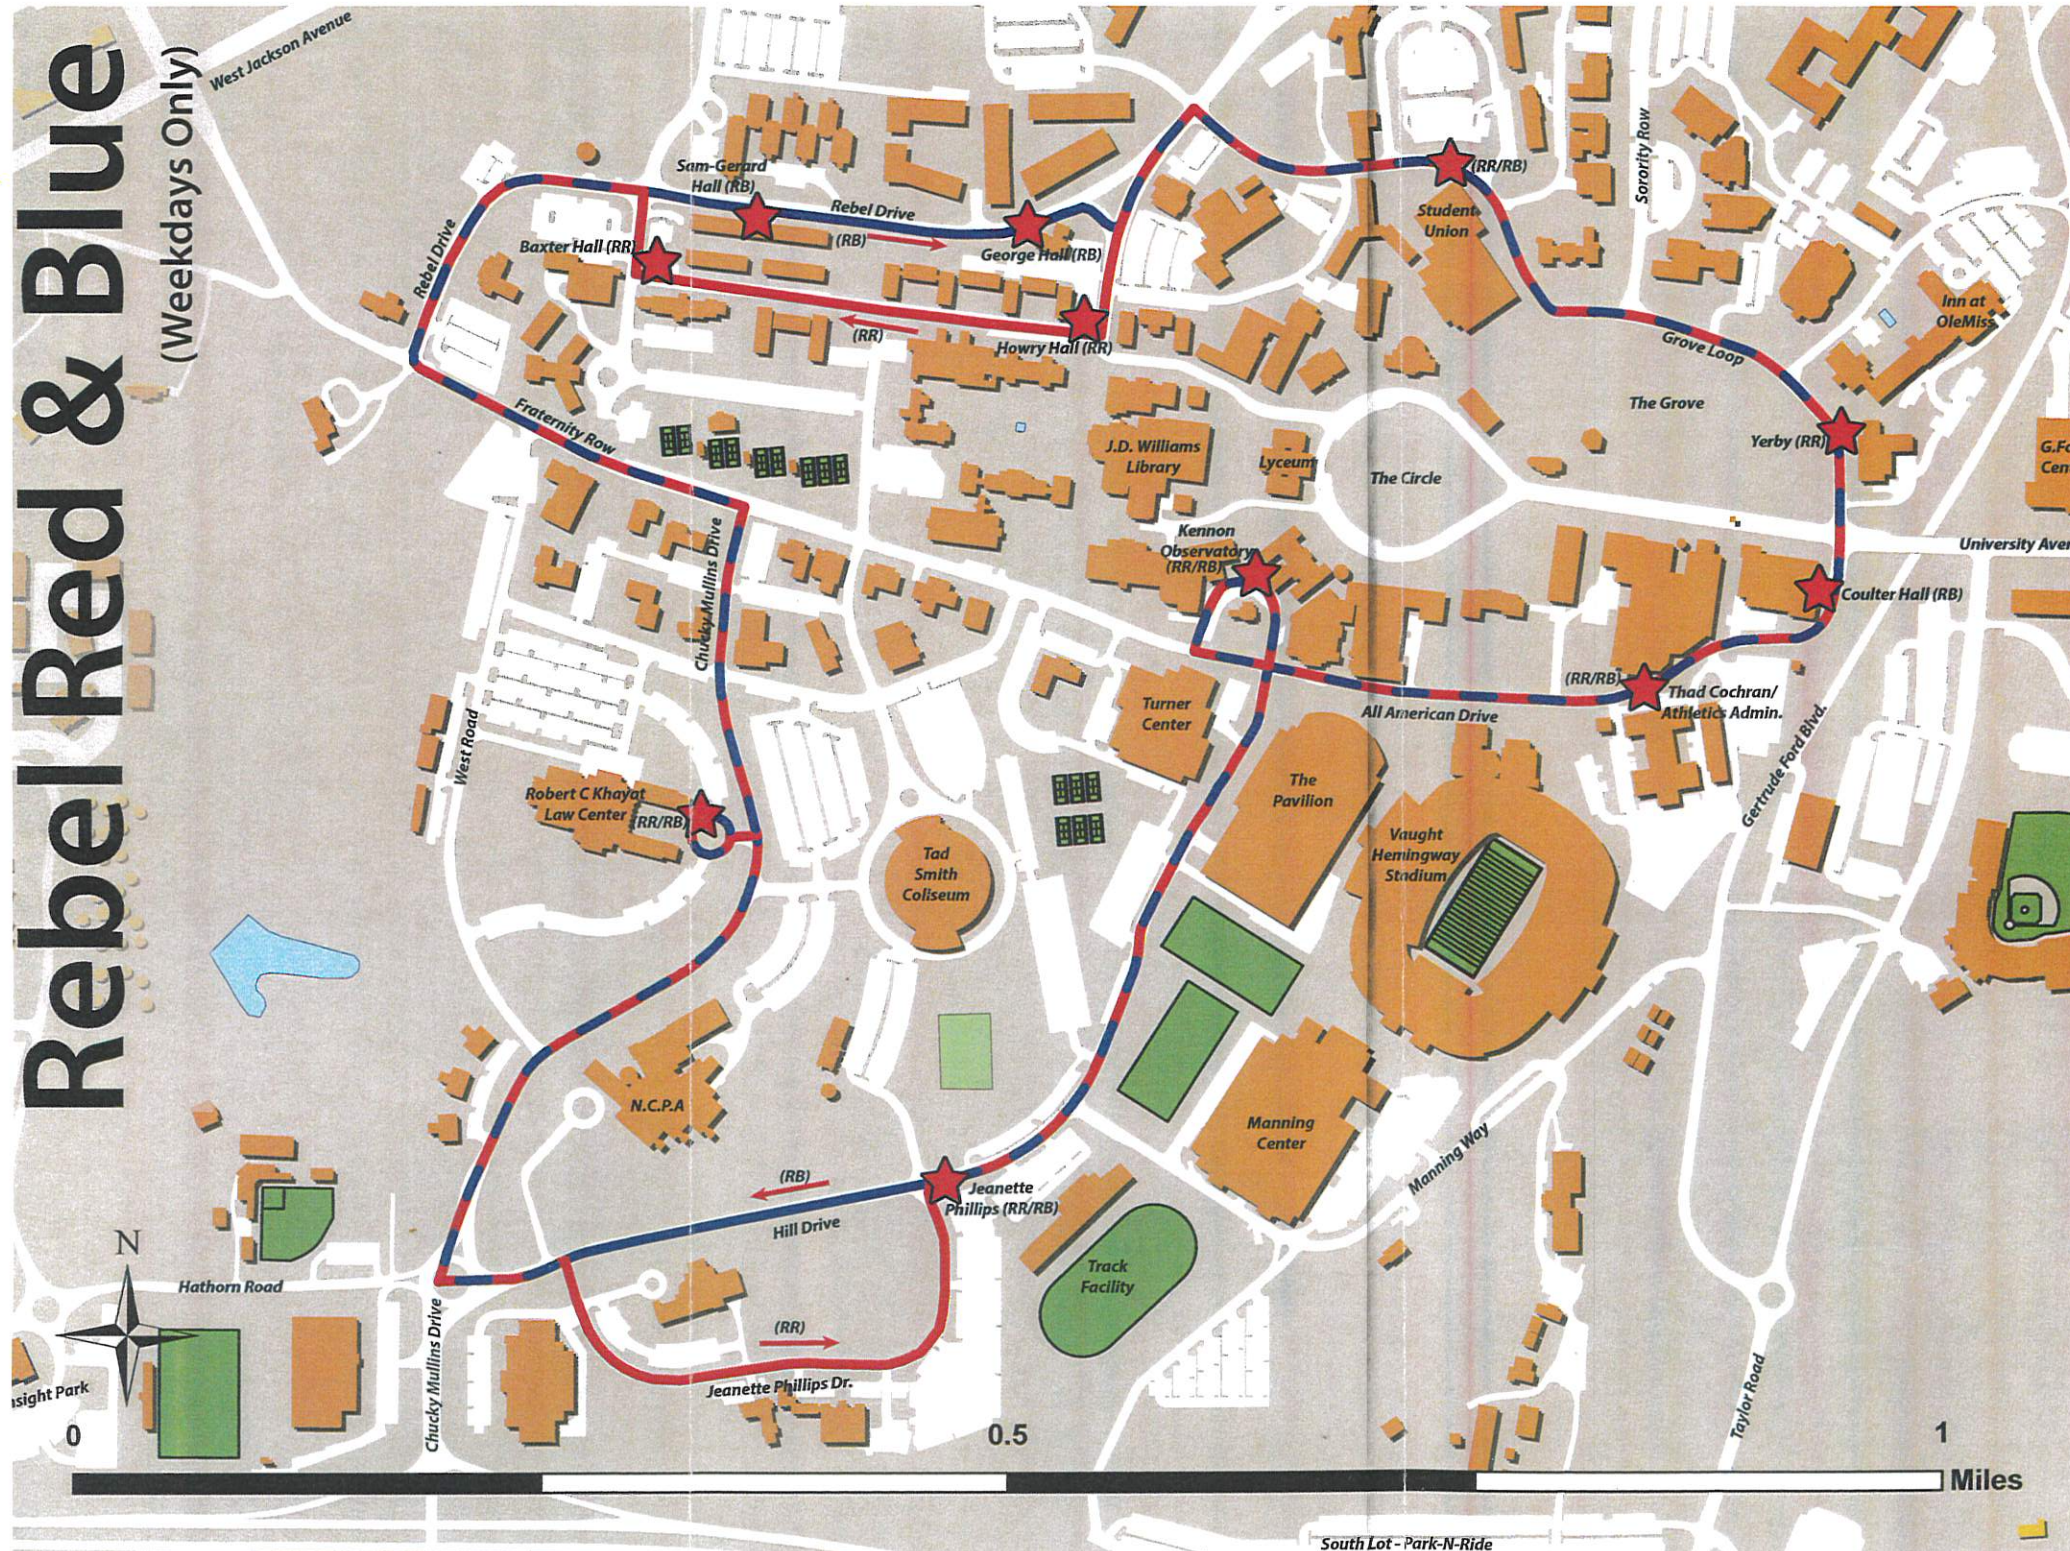

Rebel Red & Blue

(Weekdays Only)

South Lot - Park-N-Ride