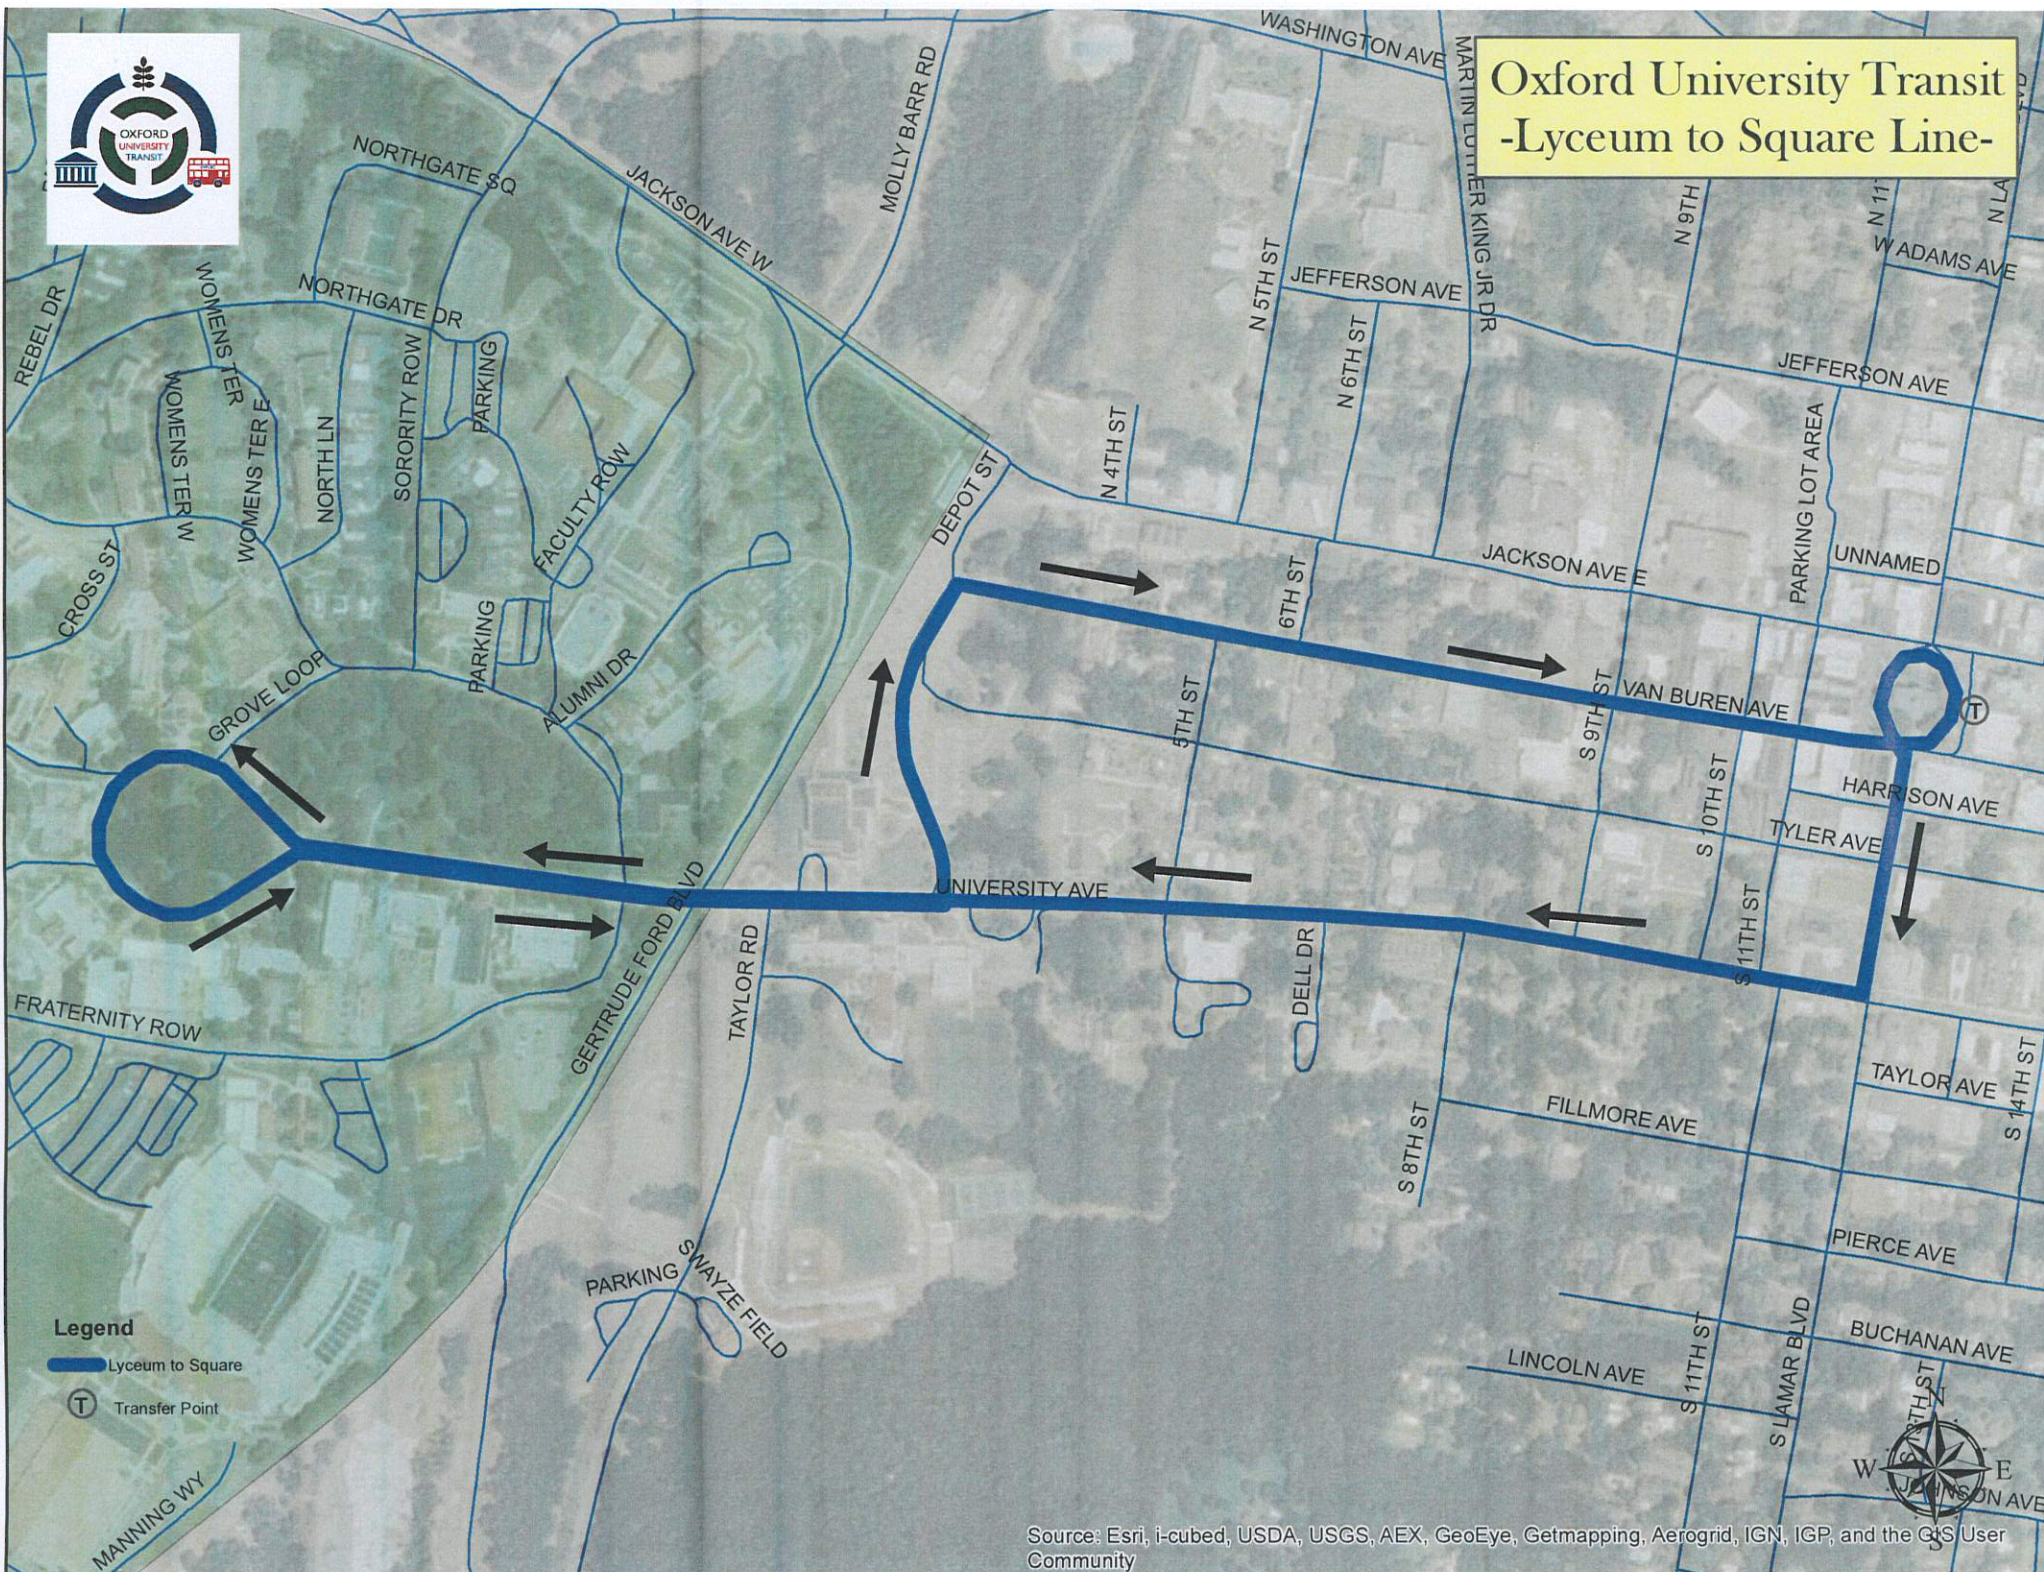

Oxford University Transit -Lyceum to Square Line-

- Legend**
- Lyceum to Square
 - Transfer Point