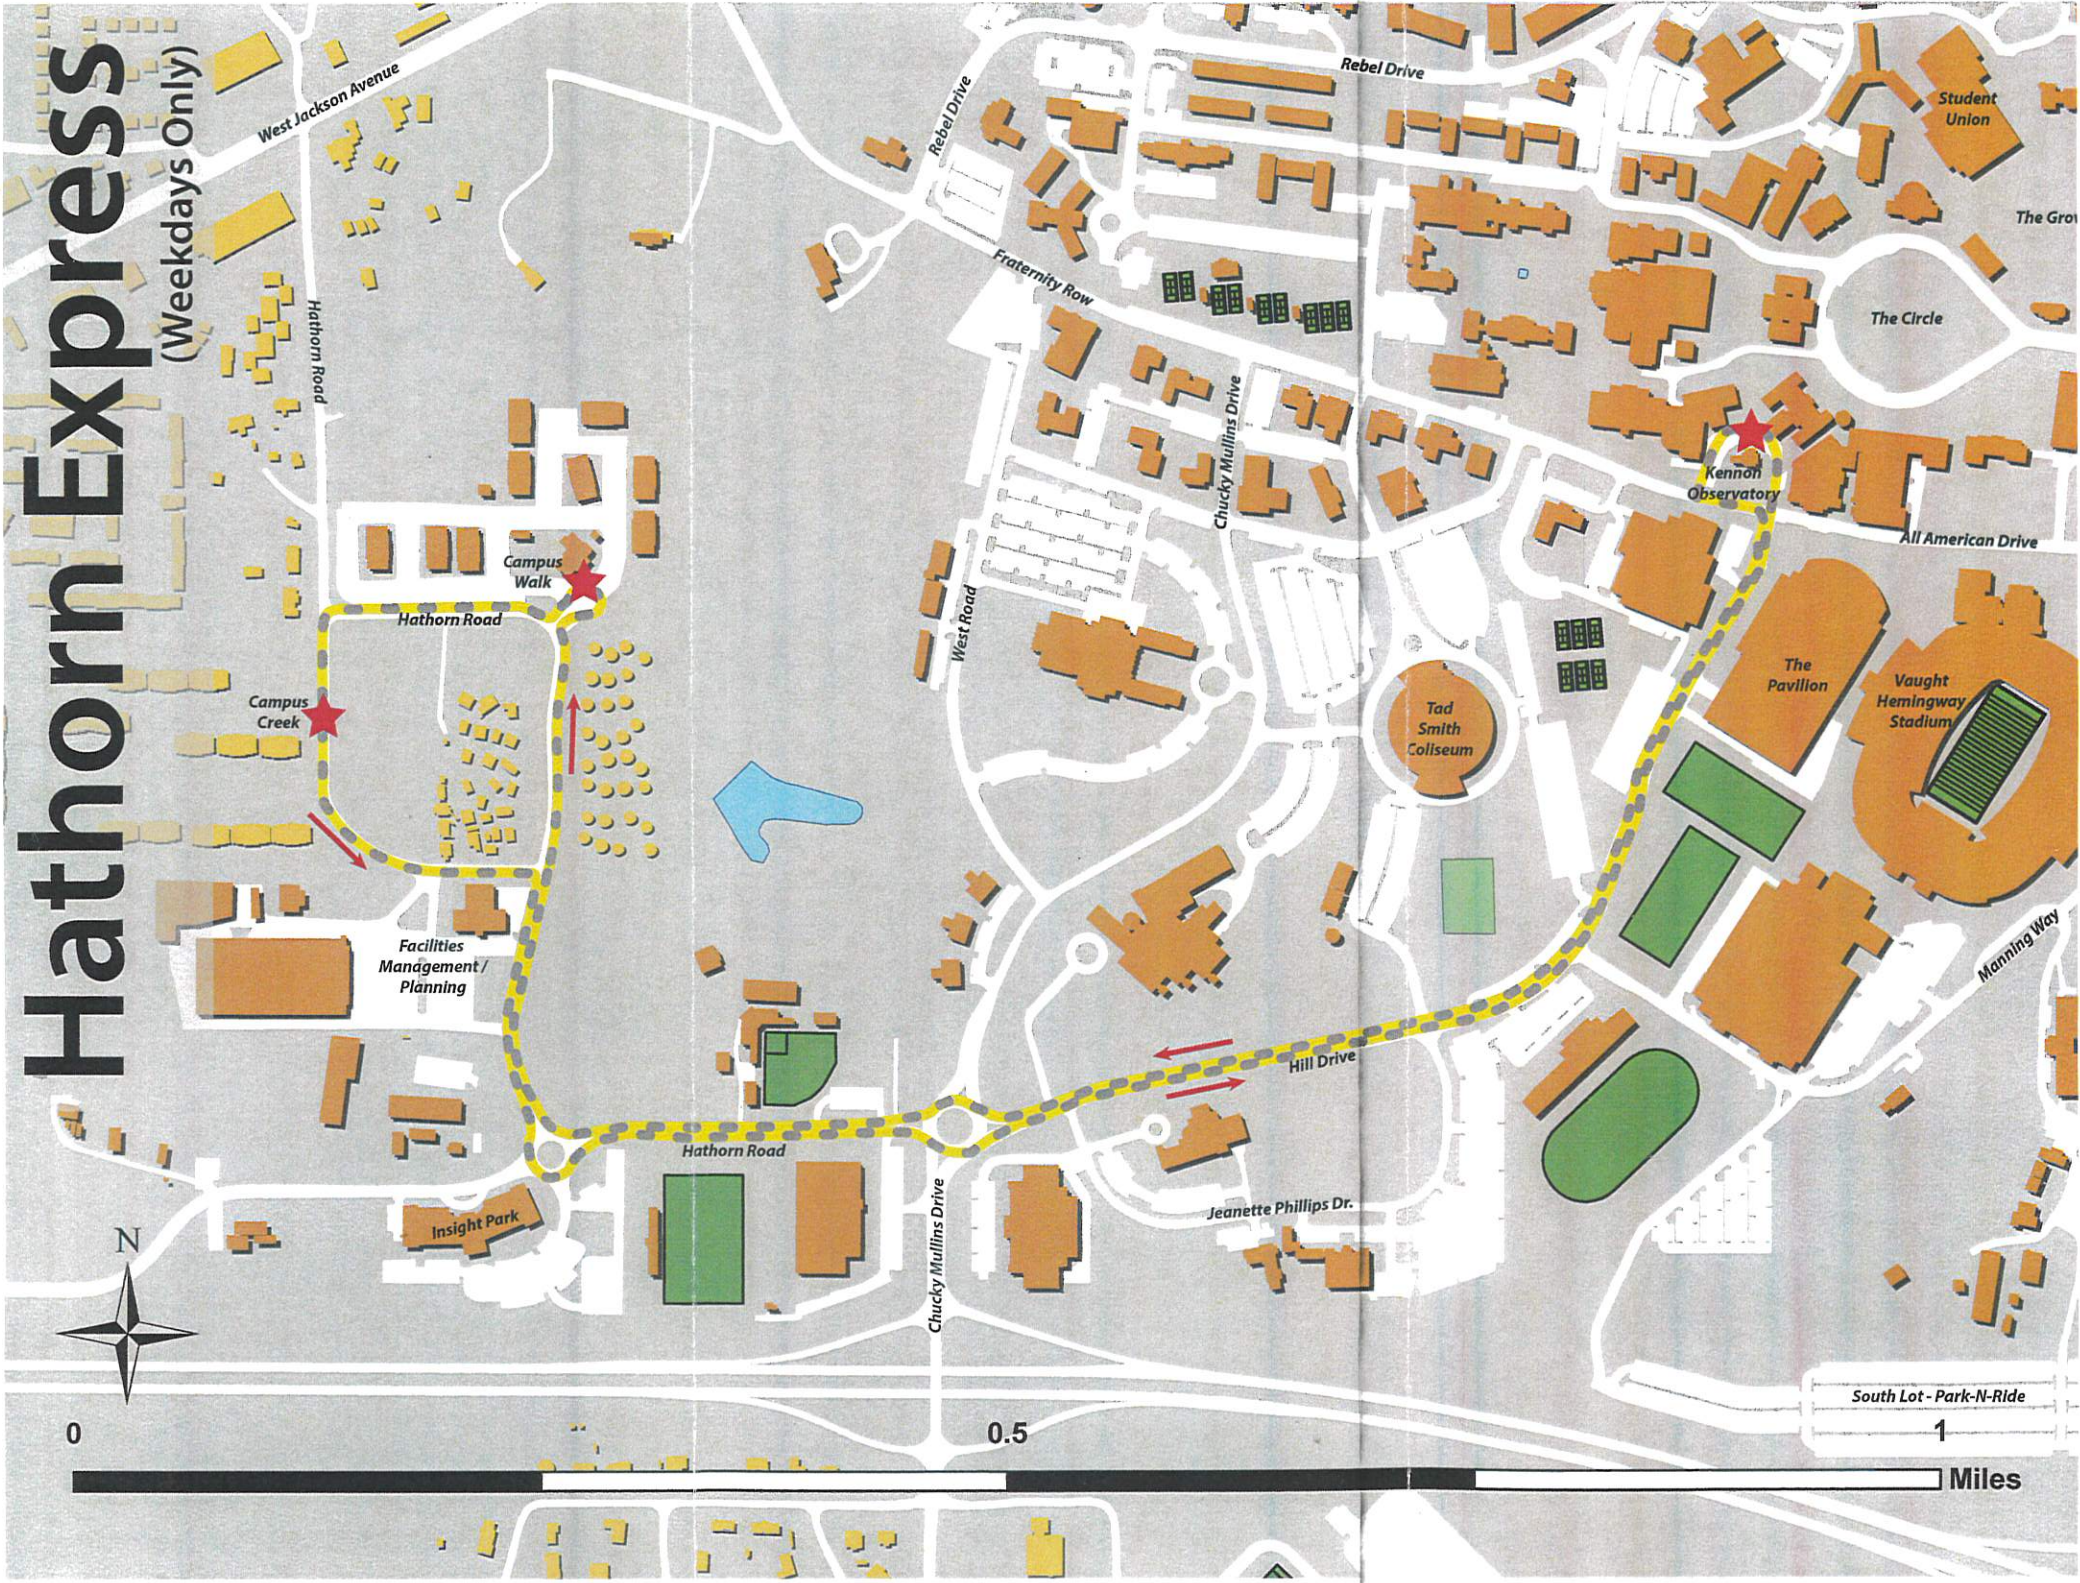

Hathorn Express

(Weekdays Only)

South Lot - Park-N-Ride

Miles

West Jackson Avenue

Hathorn Road

Campus Walk

Hathorn Road

Campus Creek

Facilities Management / Planning

Insight Park

Hathorn Road

Chucky Mullins Drive

Jeanette Phillips Dr.

Hill Drive

West Road

Fraternity Row

Rebel Drive

Rebel Drive

Chucky Mullins Drive

Tad Smith Coliseum

Kennon Observatory

The Pavilion

Vaught Hemingway Stadium

Manning Way

All American Drive

The Circle

Student Union

The Gro