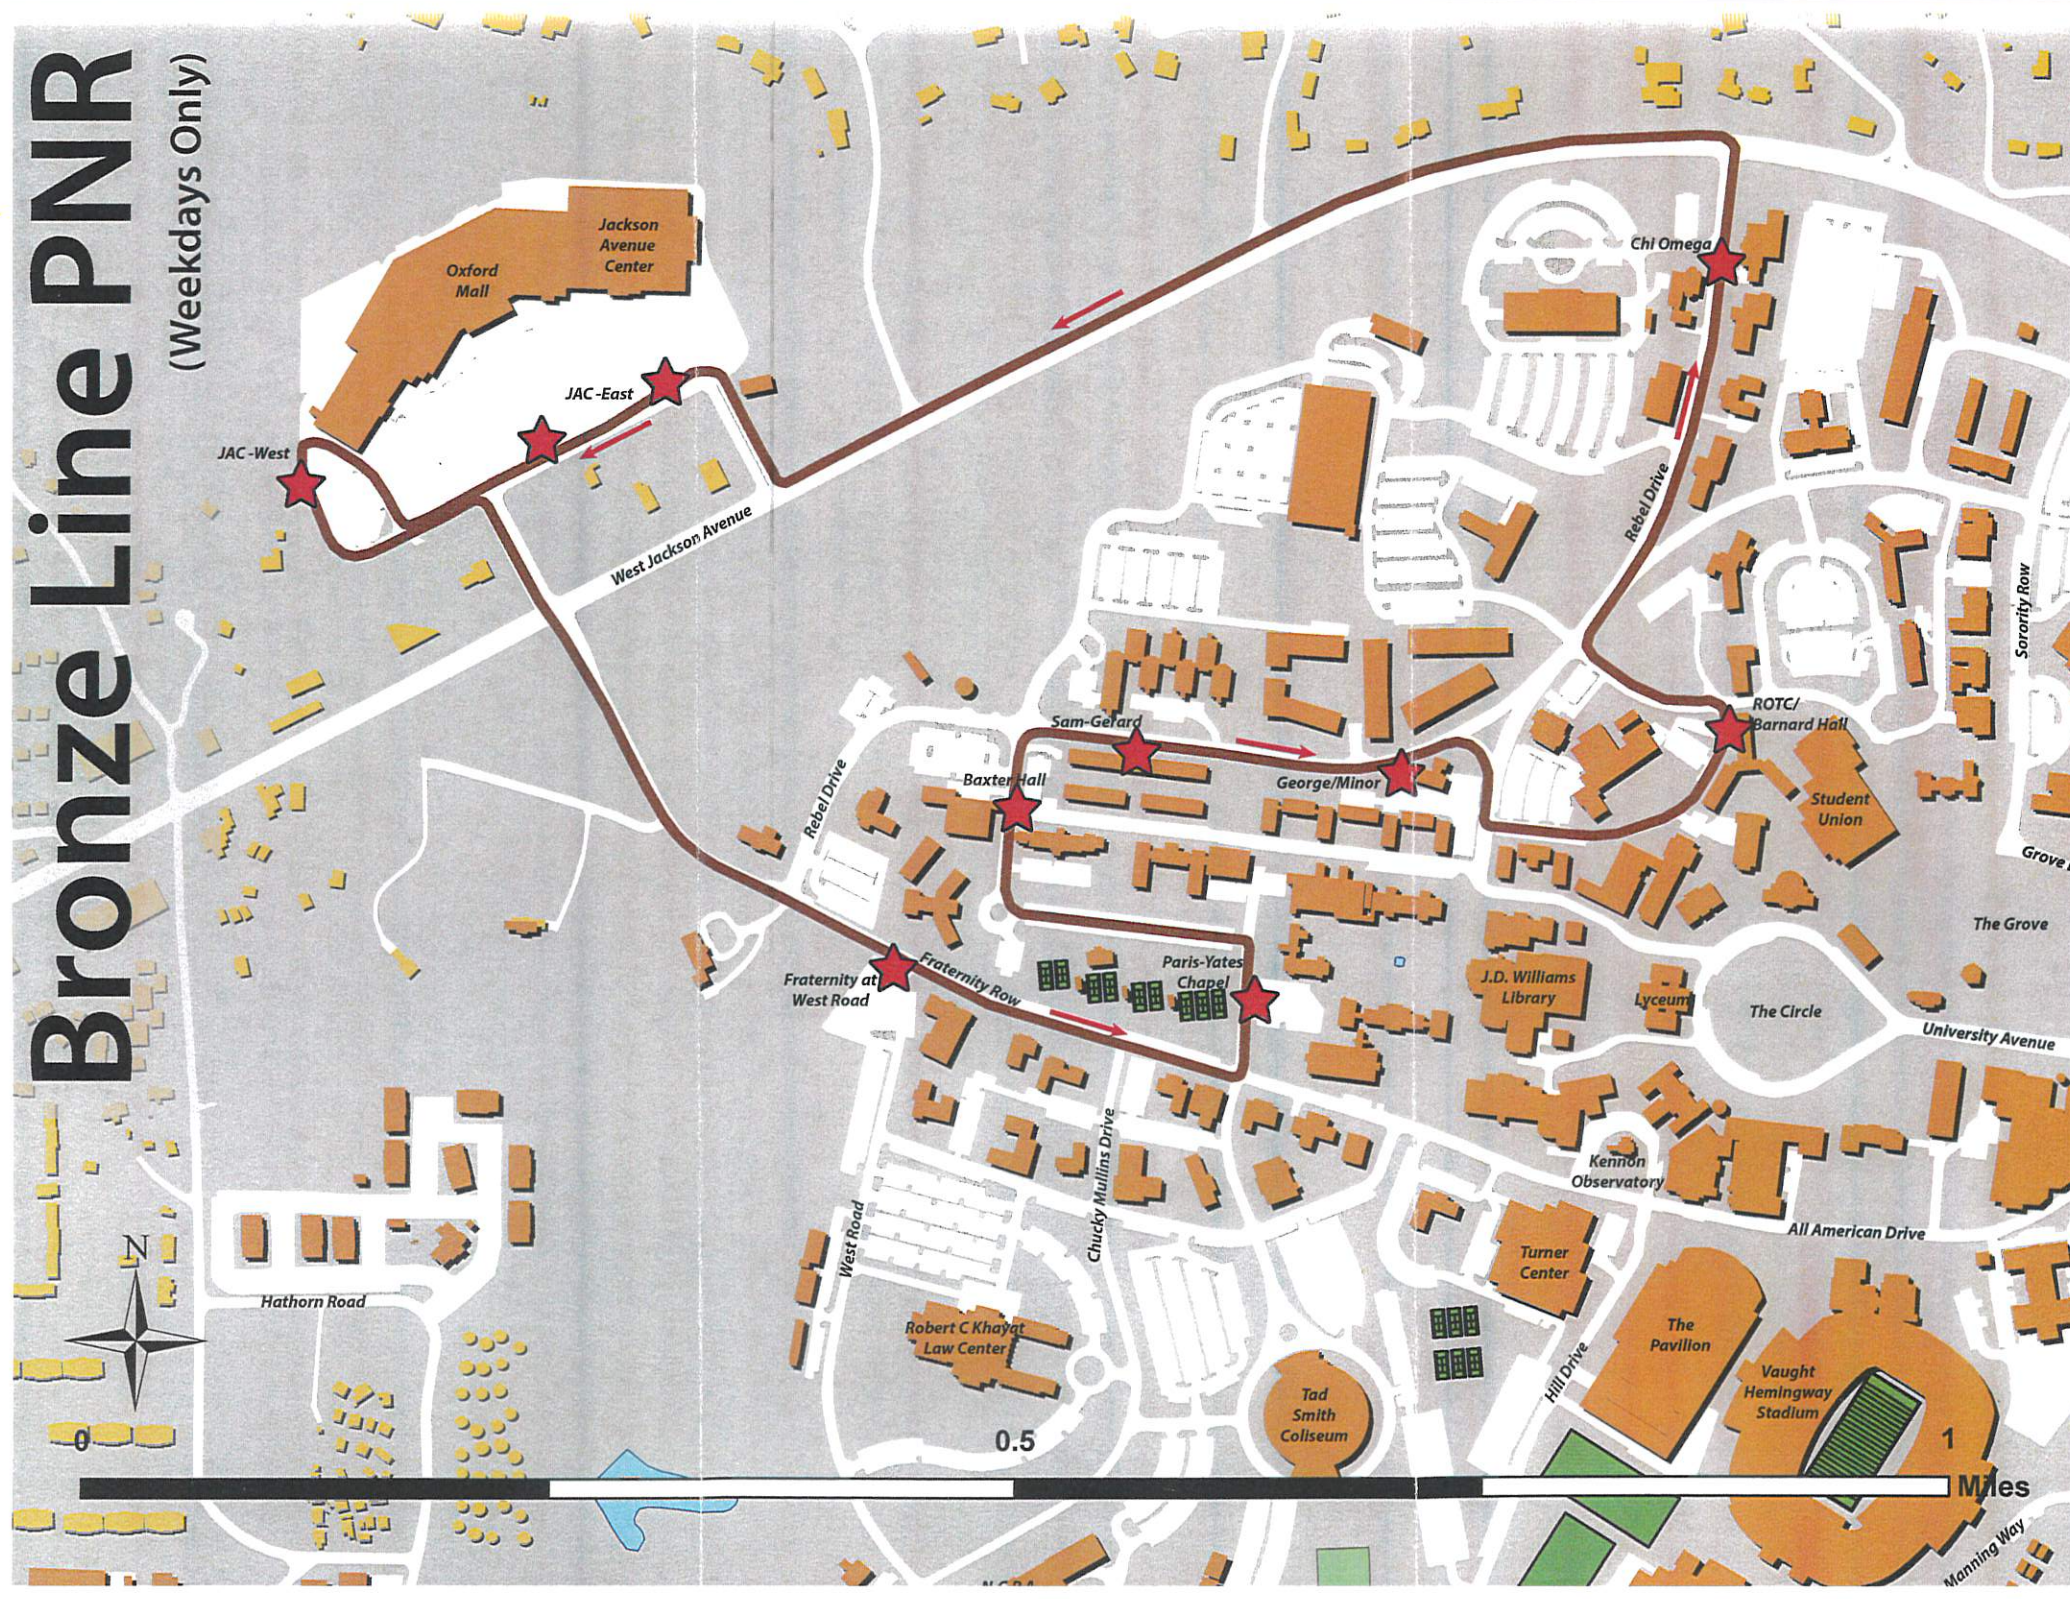

Bronze Line PNR

(Weekdays Only)

Miles