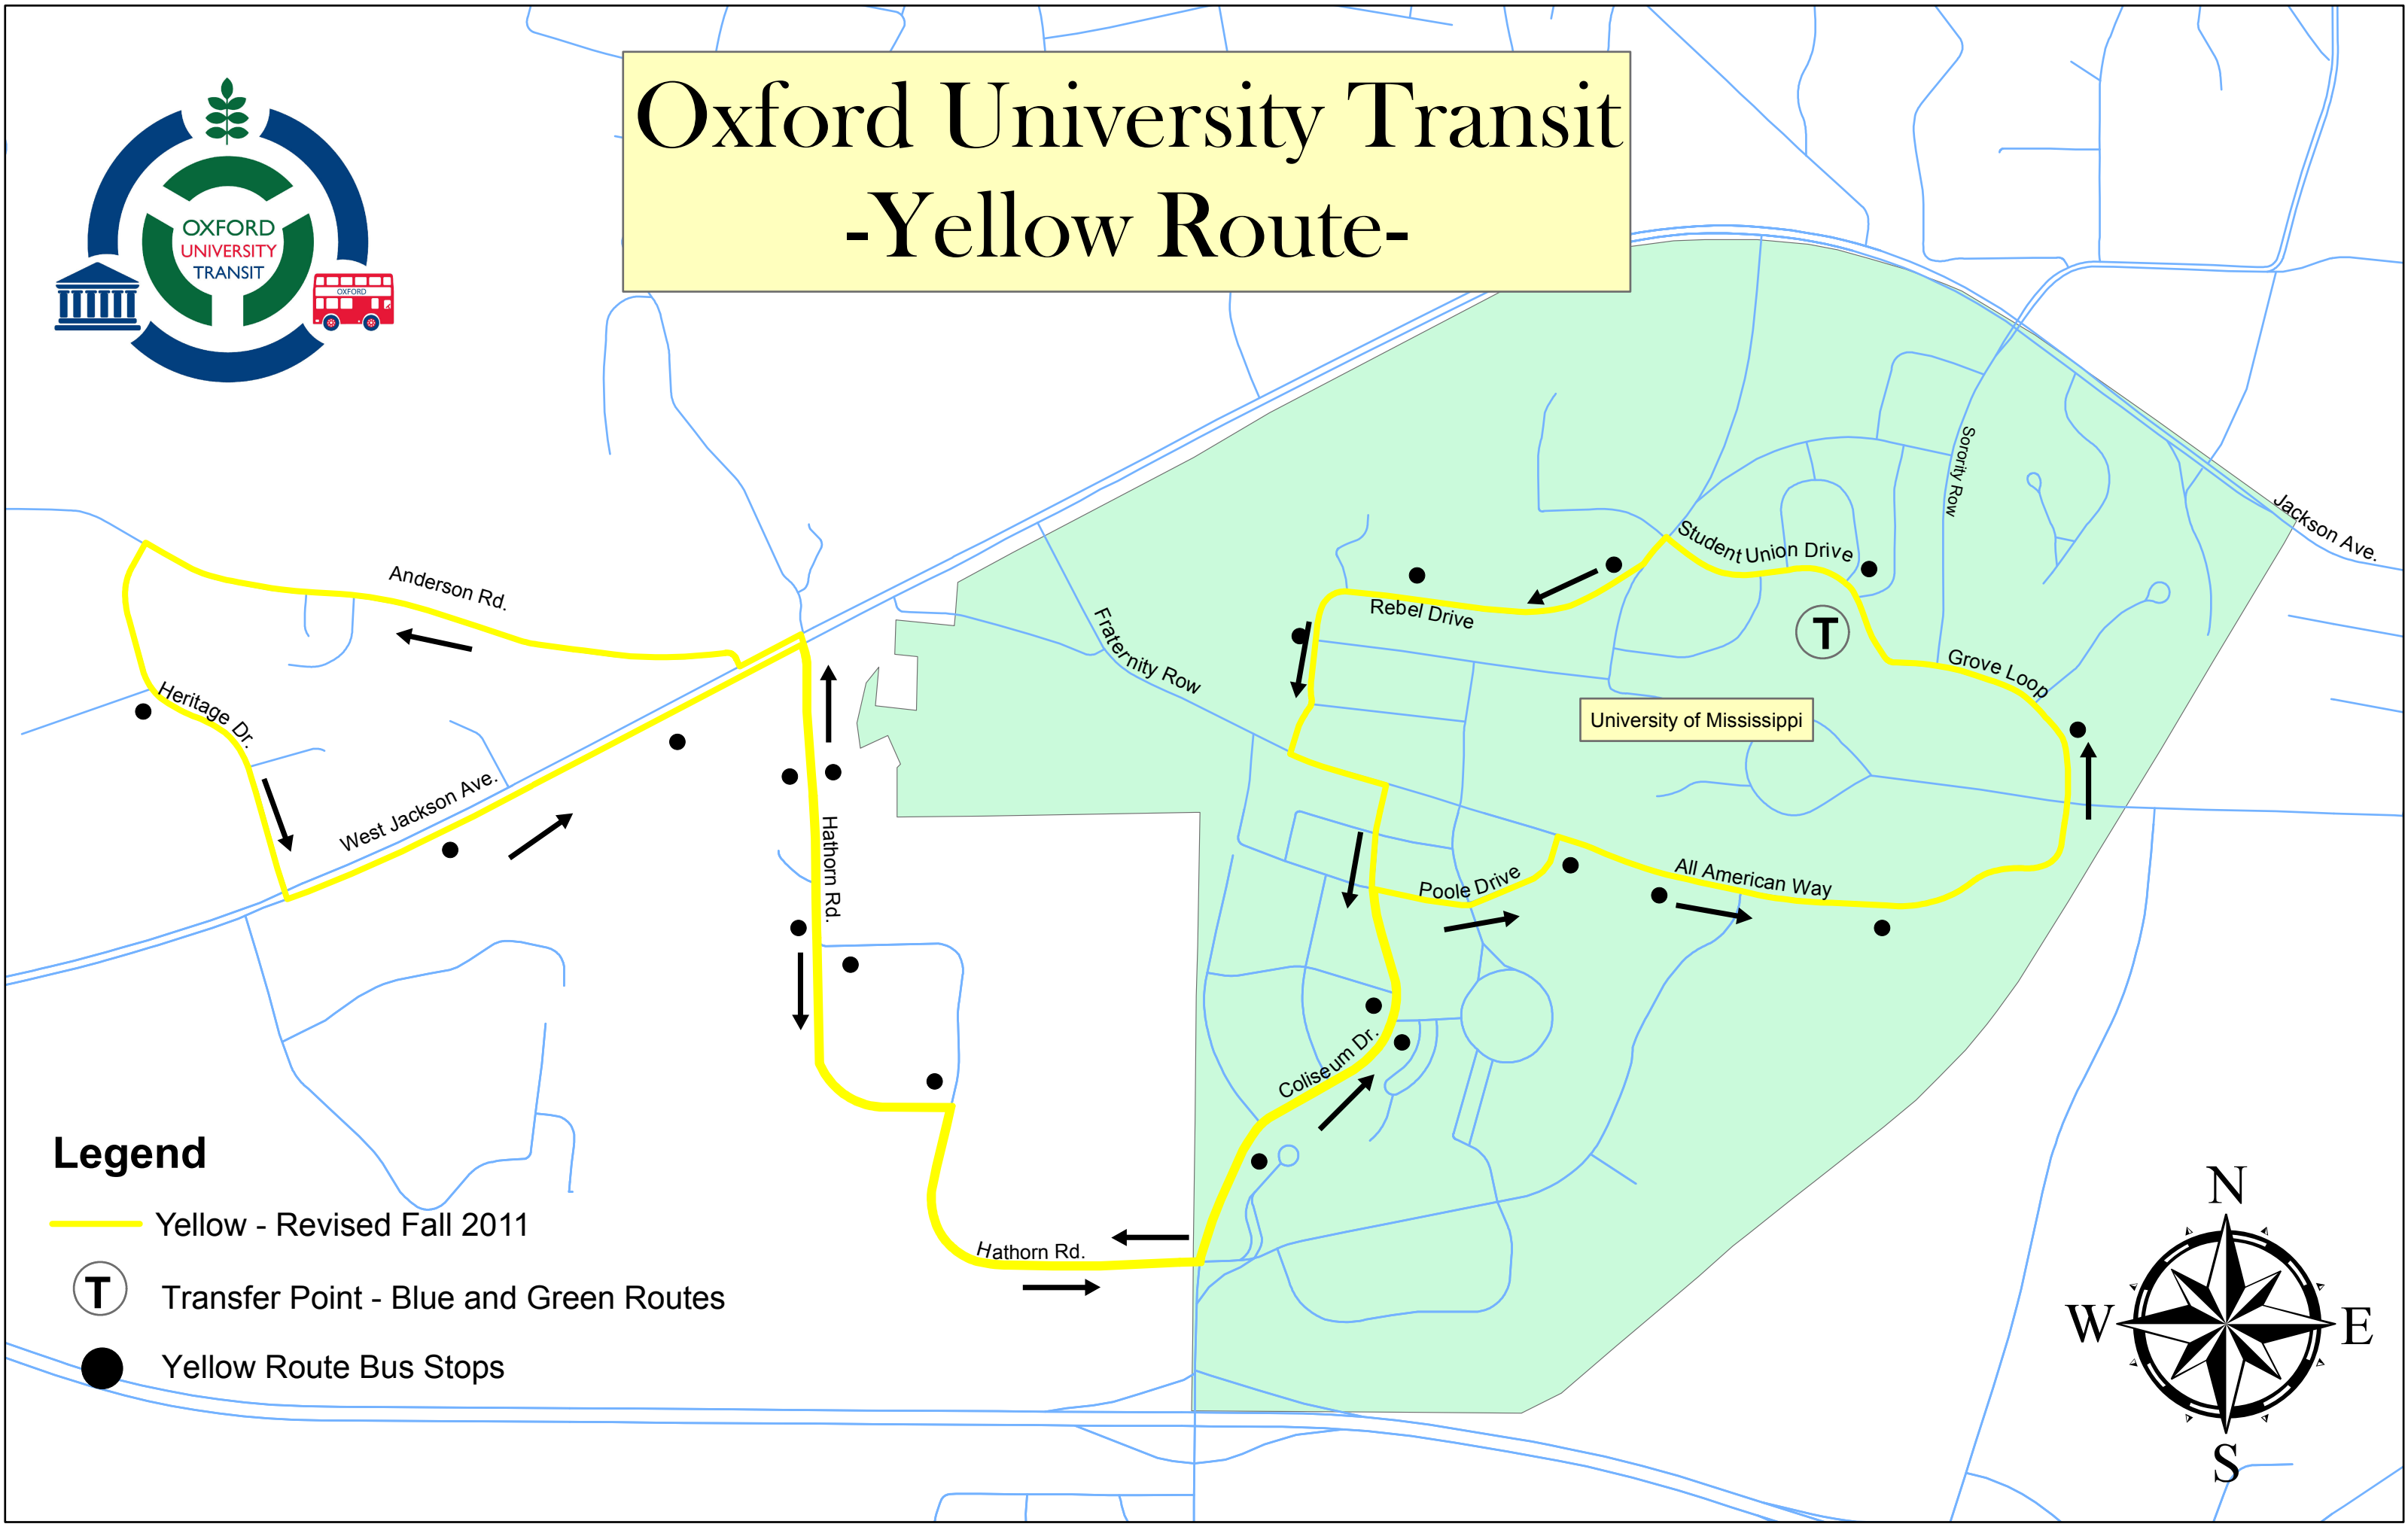

# Oxford University Transit -Yellow Route-

## Legend

-  Yellow - Revised Fall 2011
-  Transfer Point - Blue and Green Routes
-  Yellow Route Bus Stops