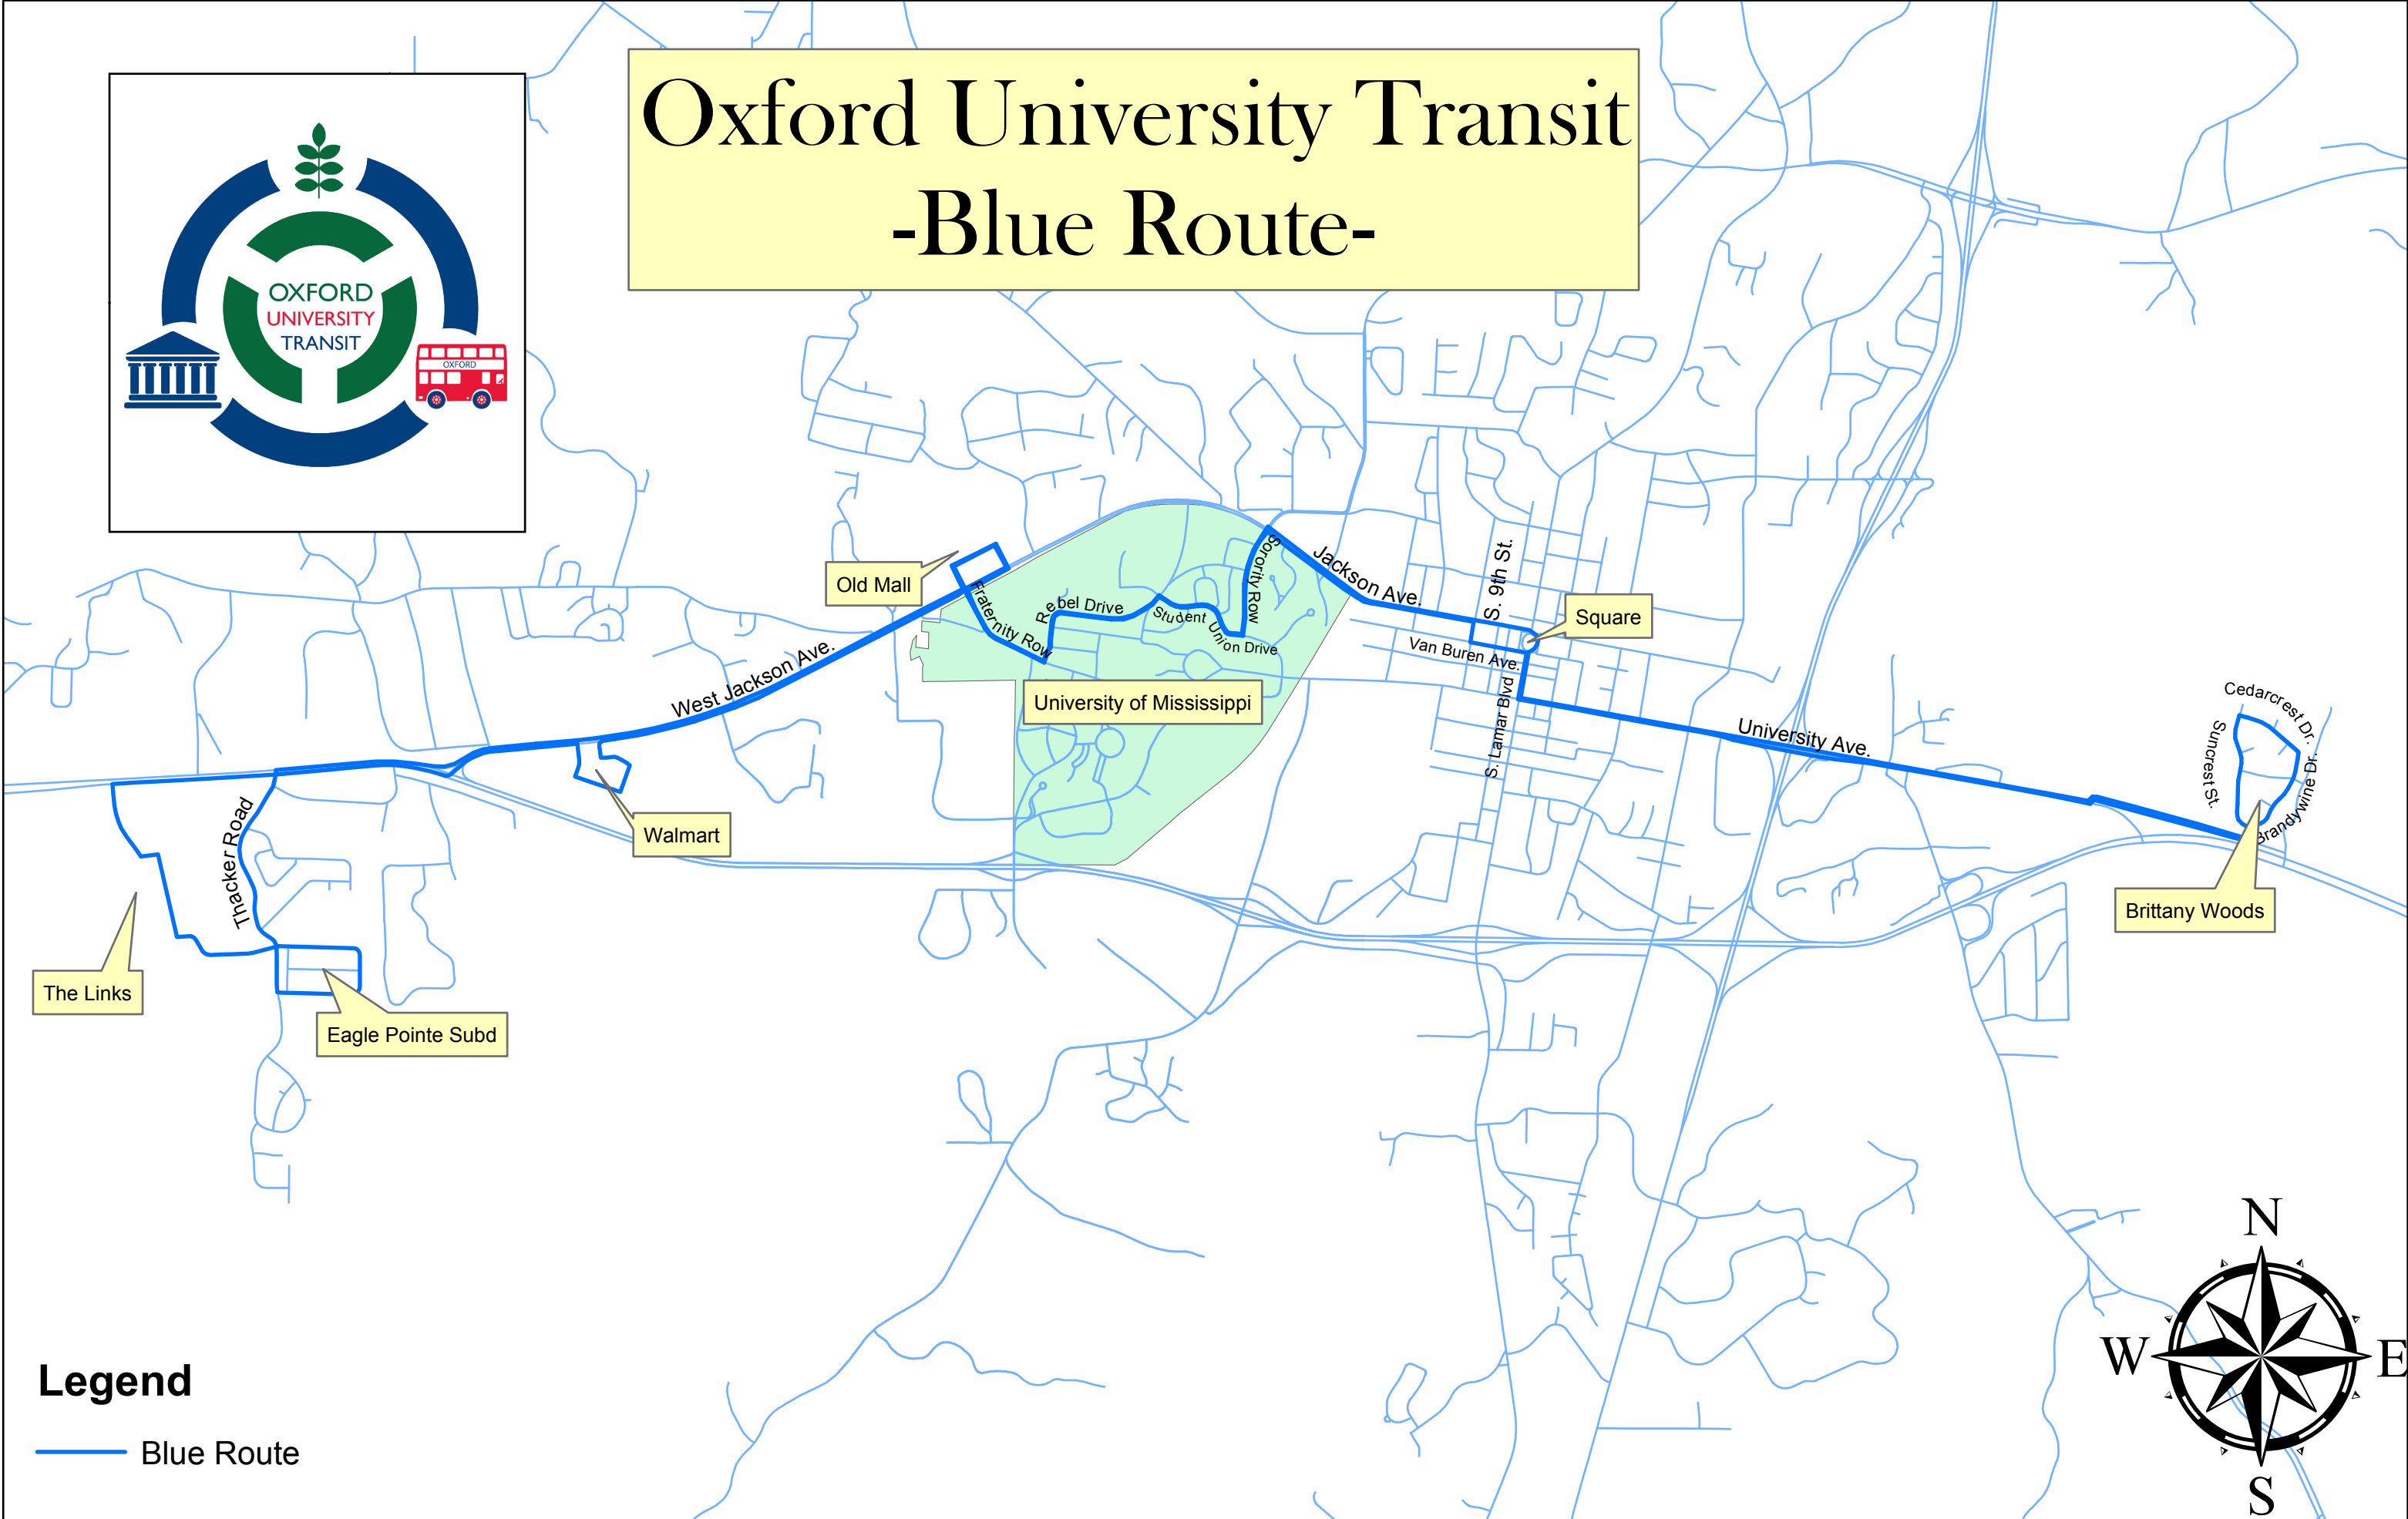

Oxford University Transit -Blue Route-

Legend
— Blue Route